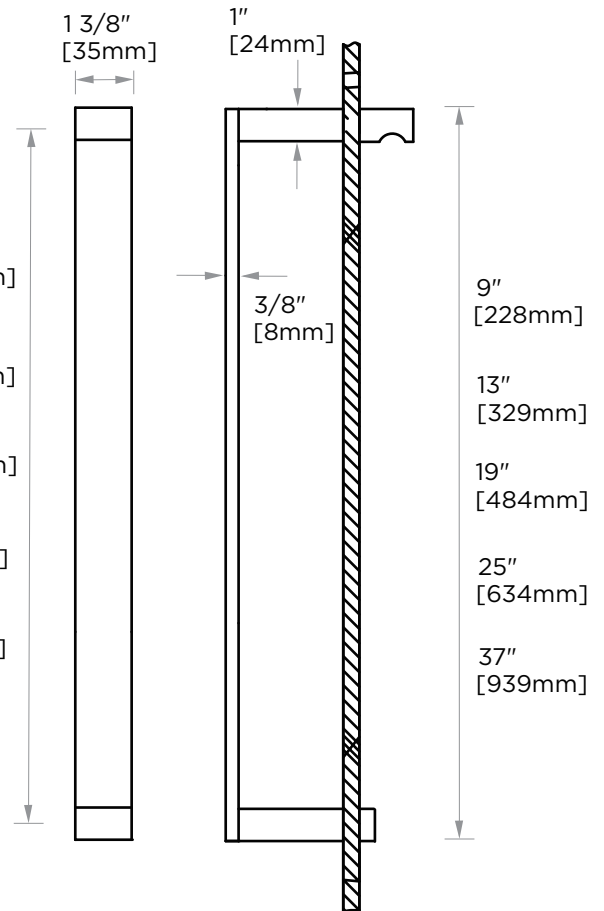

WARRANTY:

Lifetime Limited (Residential Use)
One Year (Commercial Use)

NOTE: Dimensions and specifications are subject to change without notice.