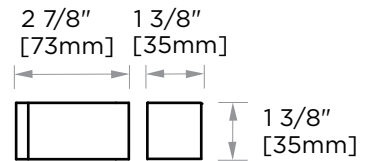

*Purchase Single Shower Door Handle To Pair With: 2327508, 2327512, 2327518, 2327524, 2327536

Side Profile

*With Handle 7503

BERLIN COLLECTION SINGLE KNOB (TO BE PAIRED WITH SINGLE SDH) 2327503

PRODUCT NAME: SINGLE KNOB (TO BE PAIRED WITH SINGLE SDH)