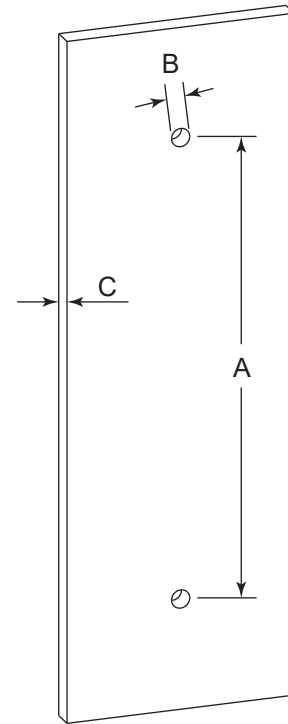

## BERLIN COLLECTION DOUBLE SHOWER DOOR HANDLE 8" 2327808

**PRODUCT NAME:** DOUBLE SHOWER  
DOOR HANDLE 8"

**PRODUCT CODE:** 2327808

**MATERIAL:** All-brass construction

**KEY FEATURES:** Contemporary design  
with solid bold rectangular  
geometry.

### HANDLES INFO

Components Included		
①	Handle A	X1
②	Handle B	X1
③	Fixing Bracket	X2
④	Rubber Gasket	X4
⑤	Set Screw M6	X2

Mounting Kits Included		
	X1	Allen Key

### GLASS INFO

Glass Hole C-C Distance		
A	8"/203mm	8" Shower Door Handle
	12"/305mm	12" Shower Door Handle
	18"/460mm	18" Shower Door Handle
	24"/610mm	24" Shower Door Handle
	36"/915mm	36" Shower Door Handle
B	1/2" (12mm)	Glass Hole Diameter
C	6-12mm	Glass Thickness