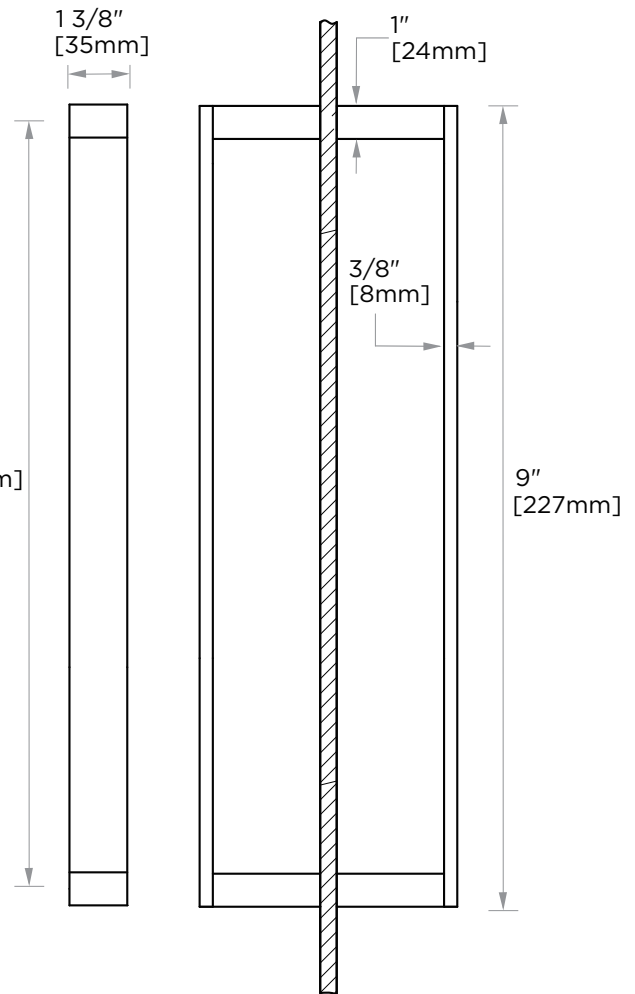

## BERLIN COLLECTION DOUBLE SHOWER DOOR HANDLE 8" 2327808

**PRODUCT NAME:** DOUBLE SHOWER  
DOOR HANDLE 8"

**PRODUCT CODE:** 2327808

**MATERIAL:** All-brass construction

**KEY FEATURES:** Contemporary design  
with solid bold rectangular  
geometry.

### GLASS INFO

Glass Hole C-C Distance		
A	8"/203mm	8" Shower Door Handle
	12"/305mm	12" Shower Door Handle
	18"/460mm	18" Shower Door Handle
	24"/610mm	24" Shower Door Handle
	36"/915mm	36" Shower Door Handle
B	1/2" (12mm)	Glass Hole Diameter
C	6-12mm	Glass Thickness