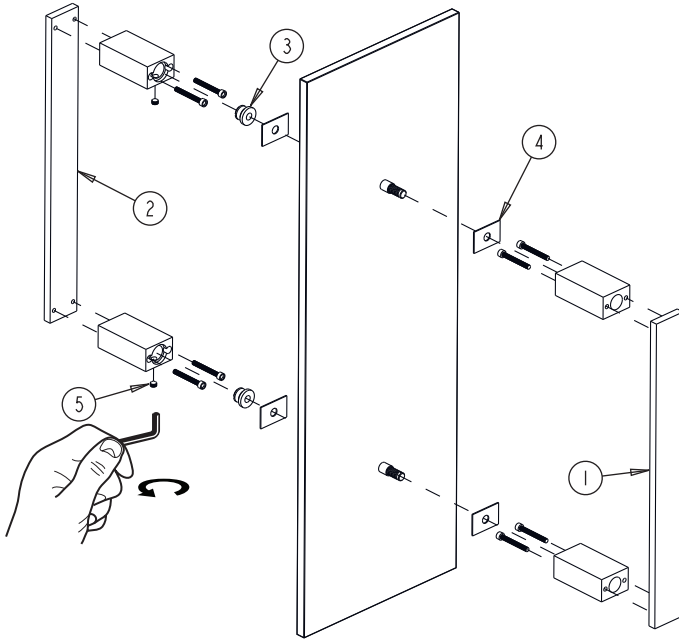

## BERLIN COLLECTION DOUBLE SHOWER DOOR HANDLE 8" 2327808

**PRODUCT NAME:** DOUBLE SHOWER  
DOOR HANDLE 8"

**PRODUCT CODE:** 2327808

**MATERIAL:** All-brass construction

**KEY FEATURES:** Contemporary design  
with solid bold rectangular  
geometry.

### HANDLES INFO

Components Included		
①	Handle A	X1
②	Handle B	X1
③	Fixing Bracket	X2
④	Rubber Gasket	X4
⑤	Set Screw M6	X2

Mounting Kits Included		
	X1	Allen Key

### GLASS INFO

Glass Hole C-C Distance		
A	8"/203mm	8" Shower Door Handle
	12"/305mm	12" Shower Door Handle
	18"/460mm	18" Shower Door Handle
	24"/610mm	24" Shower Door Handle
	36"/915mm	36" Shower Door Handle
B	1/2" (12mm)	Glass Hole Diameter
C	6-12mm	Glass Thickness