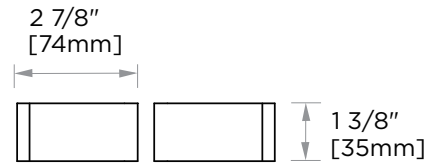

## BERLIN COLLECTION DOUBLE SHOWER DOOR HANDLE 8" 2327808

**PRODUCT NAME:** DOUBLE SHOWER  
DOOR HANDLE 8"

**PRODUCT CODE:** 2327808

**MATERIAL:** All-brass construction

**KEY FEATURES:** Contemporary design  
with solid bold rectangular  
geometry.

### GLASS INFO

Glass Hole C-C Distance		
A	8"/203mm	8" Shower Door Handle
	12"/305mm	12" Shower Door Handle
	18"/460mm	18" Shower Door Handle
	24"/610mm	24" Shower Door Handle
	36"/915mm	36" Shower Door Handle
B	1/2" (12mm)	Glass Hole Diameter
C	6-12mm	Glass Thickness