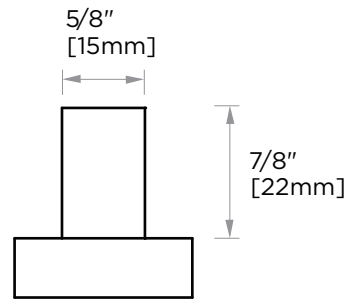

**LONDON COLLECTION**  
**CABINET KNOB**  
248700

**PRODUCT NAME:** CABINET KNOB

**PRODUCT CODE:** 248700

**MATERIAL:** All-brass construction

**KEY FEATURES:** Contemporary design.  
Sleek rectangular shapes offset  
by strong squared anchors.

NOTE: Dimensions and specifications are subject to change without notice.