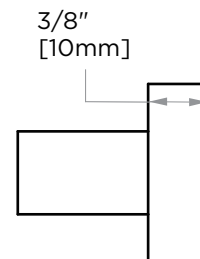

NOTE: Dimensions and specifications are subject to change without notice.