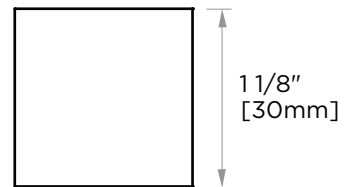

NOTE: Dimensions and specifications are subject to change without notice.