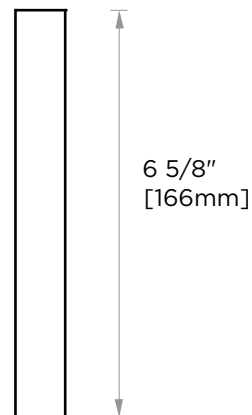

LISBON COLLECTION

CABINET PULL 6"

277706

PRODUCT NAME: CABINET PULL 6"

PRODUCT CODE: 277706

MATERIAL: All-brass construction

KEY FEATURES: Contemporary design. Square base with clean and elongated lines.

STOCKED FINISHES:

NOTE: Dimensions and specifications are subject to change without notice.