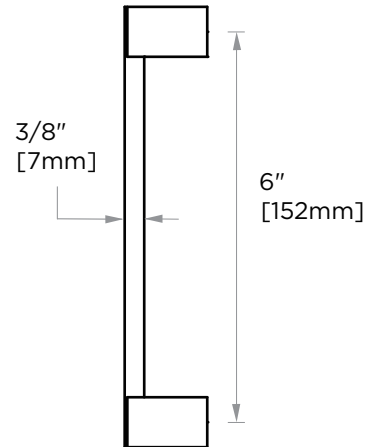

LISBON COLLECTION

CABINET PULL 6"

277706

PRODUCT NAME: CABINET PULL 6"

PRODUCT CODE: 277706

MATERIAL: All-brass construction

KEY FEATURES: Contemporary design. Square base with clean and elongated lines.

STOCKED FINISHES:

NOTE: Dimensions and specifications are subject to change without notice.