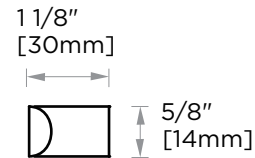

LISBON COLLECTION

CABINET PULL 6"

277706

PRODUCT NAME: CABINET PULL 6"

PRODUCT CODE: 277706

MATERIAL: All-brass construction

KEY FEATURES: Contemporary design. Square base with clean and elongated lines.

STOCKED FINISHES: