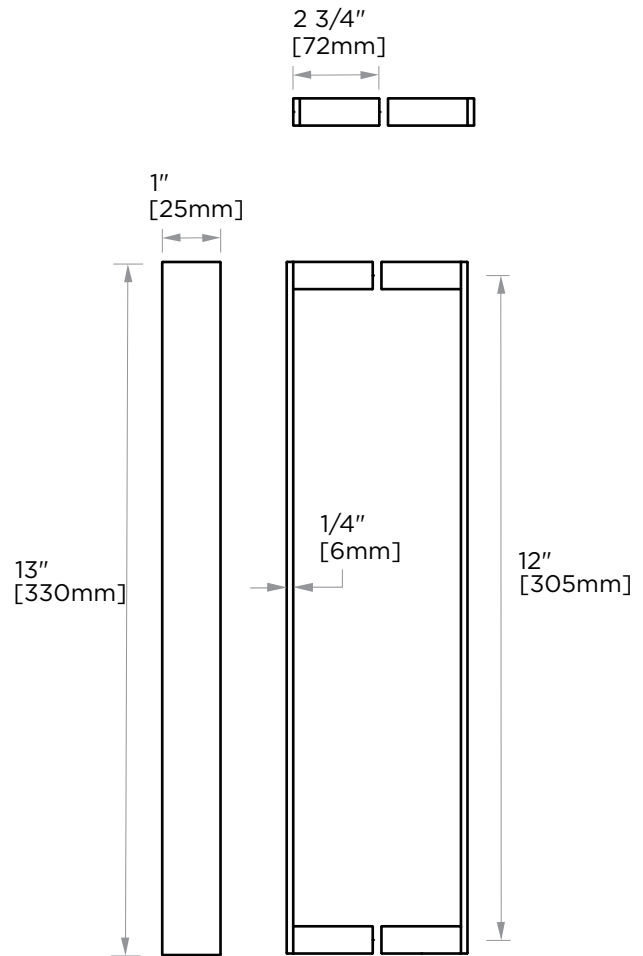

WARRANTY:

Lifetime Limited (Residential Use)
One Year (Commercial Use)

NOTE: Dimensions and specifications are subject to change without notice.