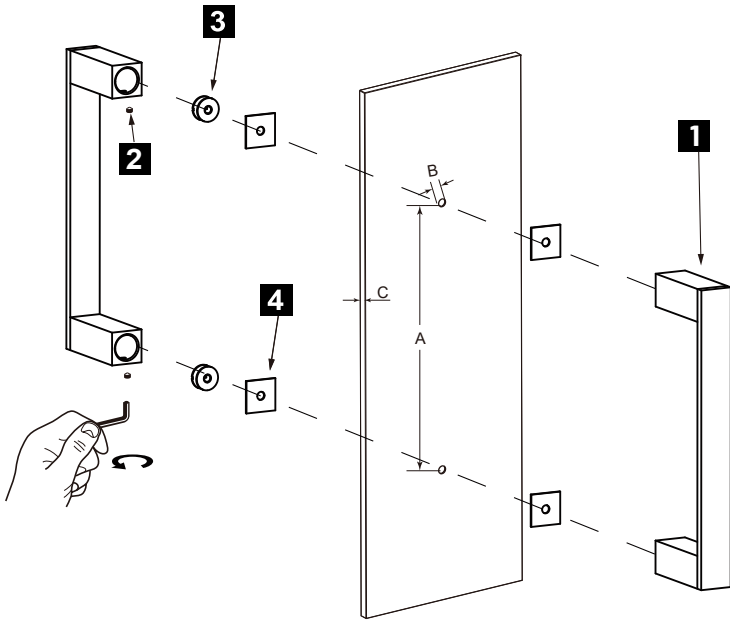

HANDLES INFO

Components Included		
①	Handle	X1
②	Set Screw M6	X2
③	Fixing Bracket	X2
④	Rubber Gasket	X4

GLASS INFO

Glass Hole C-C Distance		
A	8"/203mm	8" Shower Door Handle
	12"/305mm	12" Shower Door Handle
	18"/457mm	18" Shower Door Handle
	24"/610mm	24" Shower Door Handle
	36"/914mm	36" Shower Door Handle
B	1/2" (12mm)	Glass Hole Diameter
C	6-12mm	Glass Thickness

Mounting Kits Included		
	X1	Allen Key

* Can be used with extension kit for thicker doors

NOTE: Dimensions and specifications are subject to change without notice.