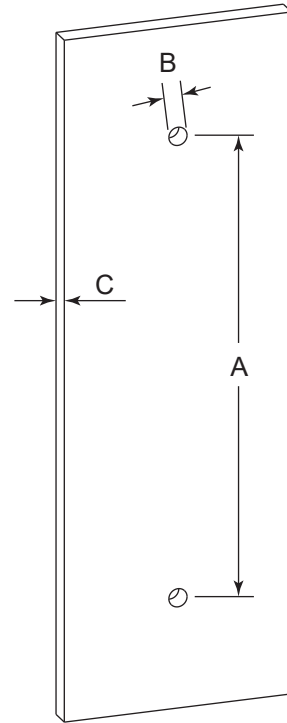

HANDLES INFO

Components Included		
①	Handle	X1
②	Set Screw M6	X2
③	Fixing Bracket	X2
④	Rubber Gasket	X4

GLASS INFO

Glass Hole C-C Distance		
A	8"/203mm	8" Shower Door Handle
	12"/305mm	12" Shower Door Handle
	18"/457mm	18" Shower Door Handle
	24"/610mm	24" Shower Door Handle
	36"/914mm	36" Shower Door Handle
B	1/2" (12mm)	Glass Hole Diameter
C	6-12mm	Glass Thickness

Mounting Kits Included		
	X1	Allen Key

* Can be used with extension kit for thicker doors

NOTE: Dimensions and specifications are subject to change without notice.