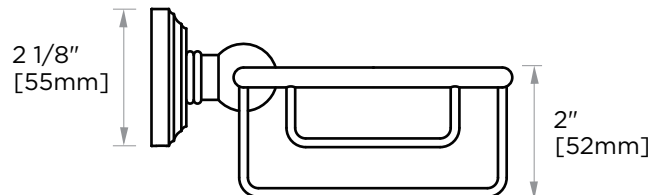

NOTE: Dimensions and specifications are subject to change without notice.