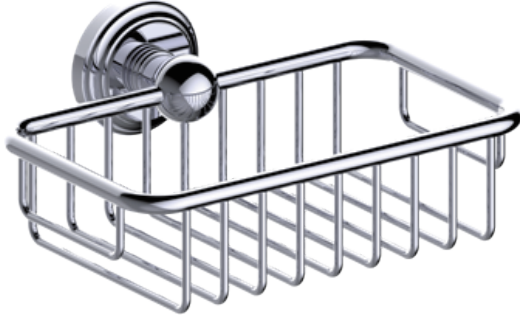

FLORENCE COLLECTION SOAP BASKET 322600

PRODUCT NAME: SOAP BASKET

PRODUCT CODE: 322600

MATERIAL: All-brass construction

KEY FEATURES: Traditional design.
Round and elegant style.

STOCKED FINISHES:

- Polished Chrome (99)
- Brushed Nickel (81)
- Polished Nickel (68)