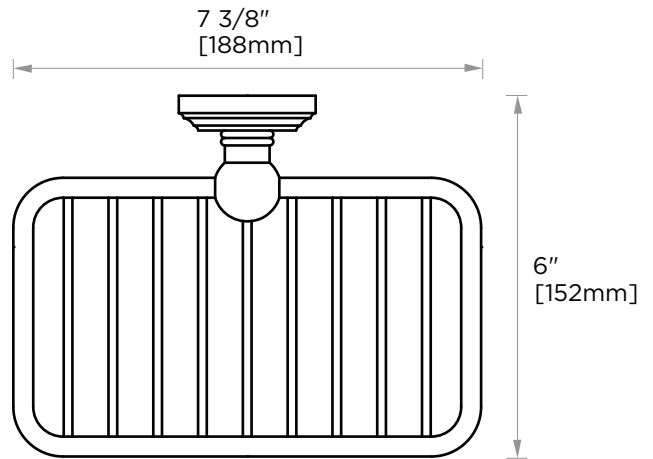

NOTE: Dimensions and specifications are subject to change without notice.