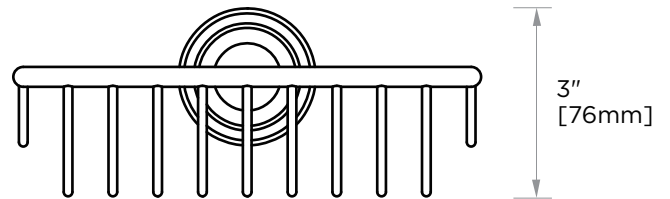

FLORENCE COLLECTION SOAP BASKET 322600

PRODUCT NAME: SOAP BASKET

PRODUCT CODE: 322600

MATERIAL: All-brass construction

KEY FEATURES: Traditional design.
Round and elegant style.

STOCKED FINISHES:

- Polished Chrome (99)
- Brushed Nickel (81)
- Polished Nickel (68)