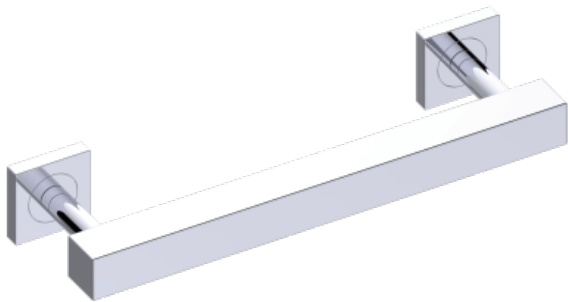

PROJECT COLLECTION

Grab Bar

Available In: 12"/18"/24"/32"/36"/42"

Item # 8289312/9318/9324/9332/9336/9342

FEATURES

- Pop on/off Rosette
- ADA compliant
- Modern styling
- Durable finishes
- Concealed installation