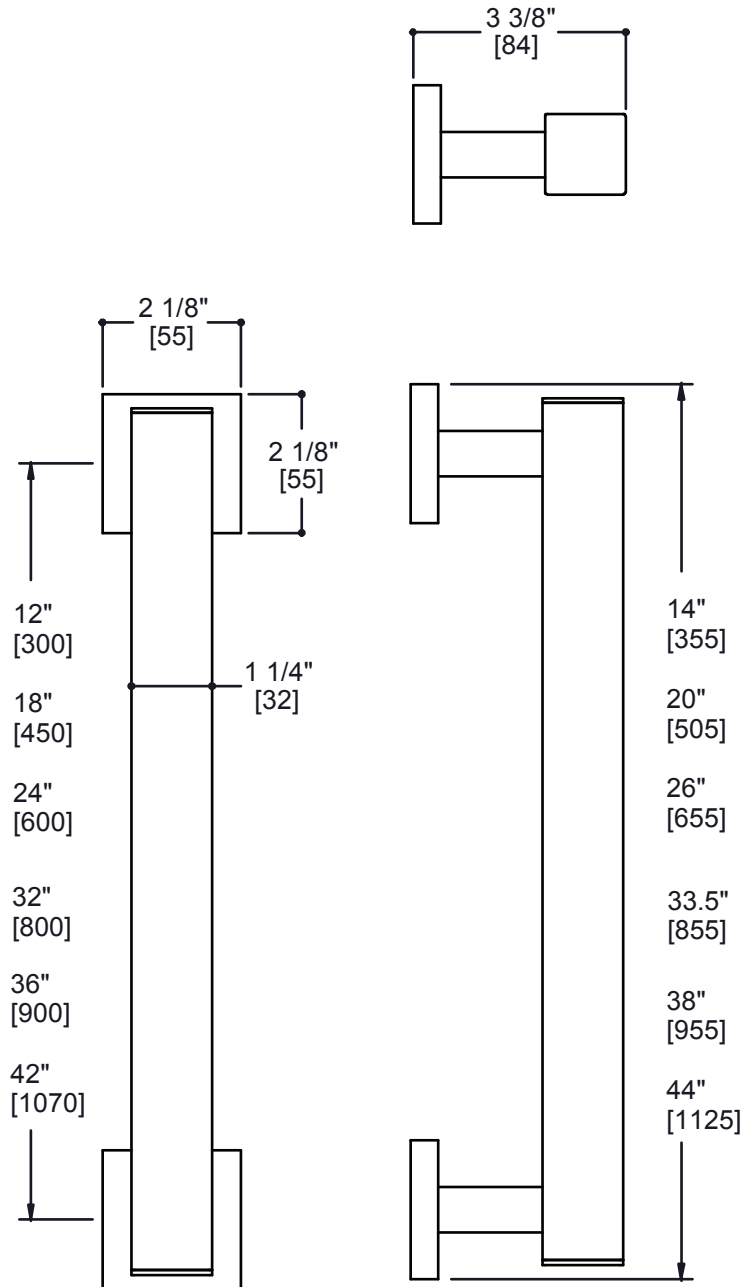

PROJECT COLLECTION

Grab Bar

Available In: 12"/18"/24"/32"/36"/42"

Item # 8289312/9318/9324/9332/9336/9342

FEATURES

- Pop on/off Rosette
- ADA compliant
- Modern styling
- Durable finishes
- Concealed installation

MOUNTING HARDWARE

- Mounting kit included

Note: Dimensions and specifications are subject to change without notice.