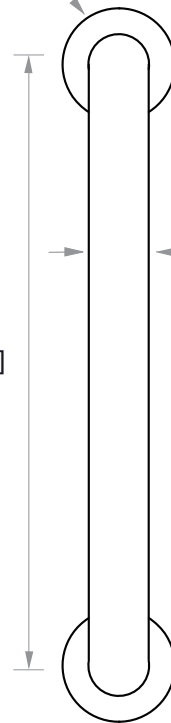

## 9500 SERIES GRAB BAR 36"

8289536

2 3/8"  
[60mm]

**PRODUCT NAME:** GRAB BAR

**SIZE:** 36"

**PRODUCT CODE:** 8289536

**MATERIAL:** All-brass construction

**STOCKED FINISHES:**

NOTE: Dimensions and specifications are subject to change without notice.