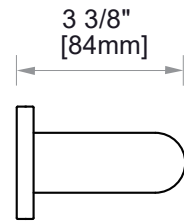

## 9500 SERIES GRAB BAR 36"

8289536

2 3/8"  
[60mm]

**PRODUCT NAME:** GRAB BAR

**SIZE:** 36"

**PRODUCT CODE:** 8289536

**MATERIAL:** All-brass construction

**STOCKED FINISHES:**

NOTE: Dimensions and specifications are subject to change without notice.