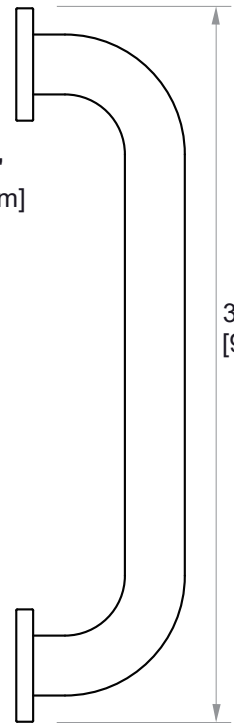

## 9500 SERIES GRAB BAR 36"

8289536

2 3/8"  
[60mm]

**PRODUCT NAME:** GRAB BAR

**SIZE:** 36"

**PRODUCT CODE:** 8289536

**MATERIAL:** All-brass construction

**STOCKED FINISHES:**

NOTE: Dimensions and specifications are subject to change without notice.