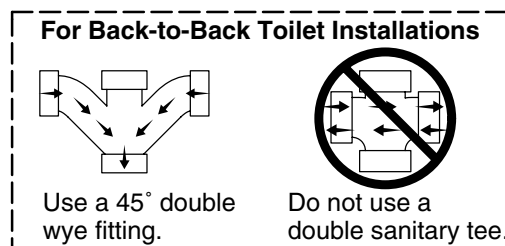

KALLISTA®

Plié® Two-Piece Toilet

FEATURES

- Vitreous china
- Elongated bowl
- Two-piece; chair-height seating
- Two-bolt installation system
- Supply line included
- Dual flush flushing system
- Includes polished chrome finished brass flush actuator

CODES/STANDARDS APPLICABLE

- Specified model meets or exceeds the following:
- ASME A112.19.2/CSA B45.1
 - ASME A112.19.14
 - EPA WaterSense®

P70311, P70312,
Combination P70310

INSTALLATION NOTES

IMPORTANT! The rough-in must be 12" (305 mm) or more from the base of the wall or baseboard. Install or relocate the supply and outlet as necessary to conform to rough-in dimensions.

For back-to-back toilet installations: Use only a 45° double wye fitting.

For new construction, install a new supply stop following the dimensions in the diagram.

For installations with an existing supply stop, the supply stop may need to be relocated if it is less than 8-1/2" (216 mm) from the centerline of the toilet. Dry fit the toilet to confirm if the supply stop needs to be relocated.

The supplied hose will extend roughly 6" (152 mm) from the toilet. If the supplied hose does not reach the supply stop, a longer supply hose may be used.

PRODUCT INFORMATION

Fixture:	
Configuration	two-piece, elongated
Water per flush	1.6 gal (6 L) or 1.0 gal (3.8 L)
Passageway	2" (51 mm)
Water area	4-1/2" (114 mm) x 5-3/4" (146 mm)
Water depth from rim	8-1/2" (216 mm)
Seat post hole centers	5-1/2" (140 mm)