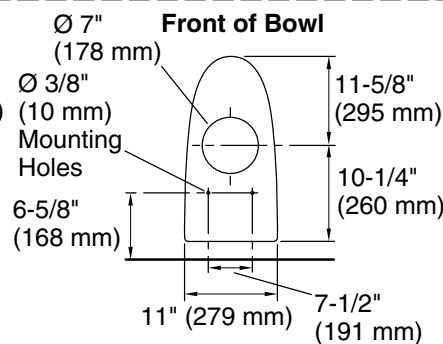

KALLISTA®

Plié® Two-Piece Toilet

FEATURES

- Vitreous china
- Elongated bowl
- Two-piece; chair-height seating
- Two-bolt installation system
- Supply line included
- Dual flush flushing system
- Includes polished chrome finished brass flush actuator

CODES/STANDARDS APPLICABLE

- Specified model meets or exceeds the following:
- ASME A112.19.2/CSA B45.1
 - ASME A112.19.14
 - EPA WaterSense®

P70311, P70312,
Combination P70310

INSTALLATION NOTES

IMPORTANT! The rough-in must be 12" (305 mm) or more from the base of the wall or baseboard. Install or relocate the supply and outlet as necessary to conform to rough-in dimensions.

For back-to-back toilet installations: Use only a 45° double wye fitting.

For new construction, install a new supply stop following the dimensions in the diagram.

For installations with an existing supply stop, the supply stop may need to be relocated if it is less than 8-1/2" (216 mm) from the centerline of the toilet. Dry fit the toilet to confirm if the supply stop needs to be relocated.

The supplied hose will extend roughly 6" (152 mm) from the toilet. If the supplied hose does not reach the supply stop, a longer supply hose may be used.

PRODUCT INFORMATION

Fixture:	
Configuration	two-piece, elongated
Water per flush	1.6 gal (6 L) or 1.0 gal (3.8 L)
Passageway	2" (51 mm)
Water area	4-1/2" (114 mm) x 5-3/4" (146 mm)
Water depth from rim	8-1/2" (216 mm)
Seat post hole centers	5-1/2" (140 mm)