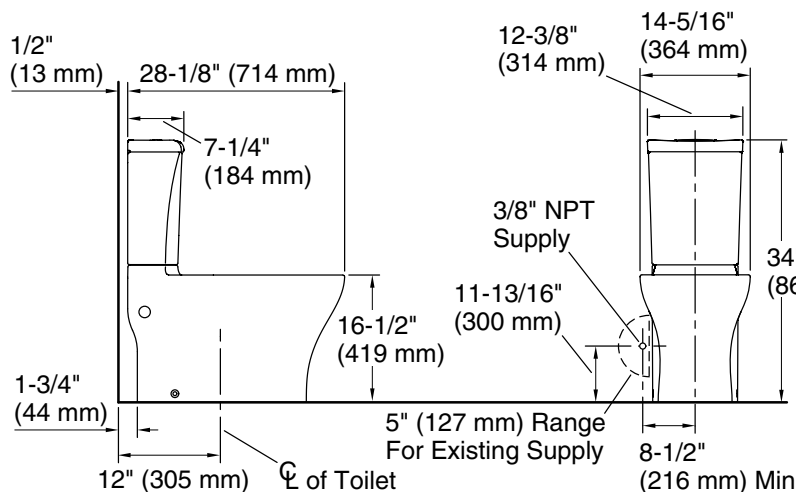

KALLISTA®

Plié® Two-Piece Toilet

FEATURES

- Vitreous china
- Elongated bowl
- Two-piece; chair-height seating
- Two-bolt installation system
- Supply line included
- Dual flush flushing system
- Includes polished chrome finished brass flush actuator

CODES/STANDARDS APPLICABLE

- Specified model meets or exceeds the following:
- ASME A112.19.2/CSA B45.1
 - ASME A112.19.14
 - EPA WaterSense®

P70311, P70312,
Combination P70310

INSTALLATION NOTES

IMPORTANT! The rough-in must be 12" (305 mm) or more from the base of the wall or baseboard. Install or relocate the supply and outlet as necessary to conform to rough-in dimensions.

For back-to-back toilet installations: Use only a 45° double wye fitting.

For new construction, install a new supply stop following the dimensions in the diagram.

For installations with an existing supply stop, the supply stop may need to be relocated if it is less than 8-1/2" (216 mm) from the centerline of the toilet. Dry fit the toilet to confirm if the supply stop needs to be relocated.

The supplied hose will extend roughly 6" (152 mm) from the toilet. If the supplied hose does not reach the supply stop, a longer supply hose may be used.

PRODUCT INFORMATION

Fixture:	
Configuration	two-piece, elongated
Water per flush	1.6 gal (6 L) or 1.0 gal (3.8 L)
Passageway	2" (51 mm)
Water area	4-1/2" (114 mm) x 5-3/4" (146 mm)
Water depth from rim	8-1/2" (216 mm)
Seat post hole centers	5-1/2" (140 mm)