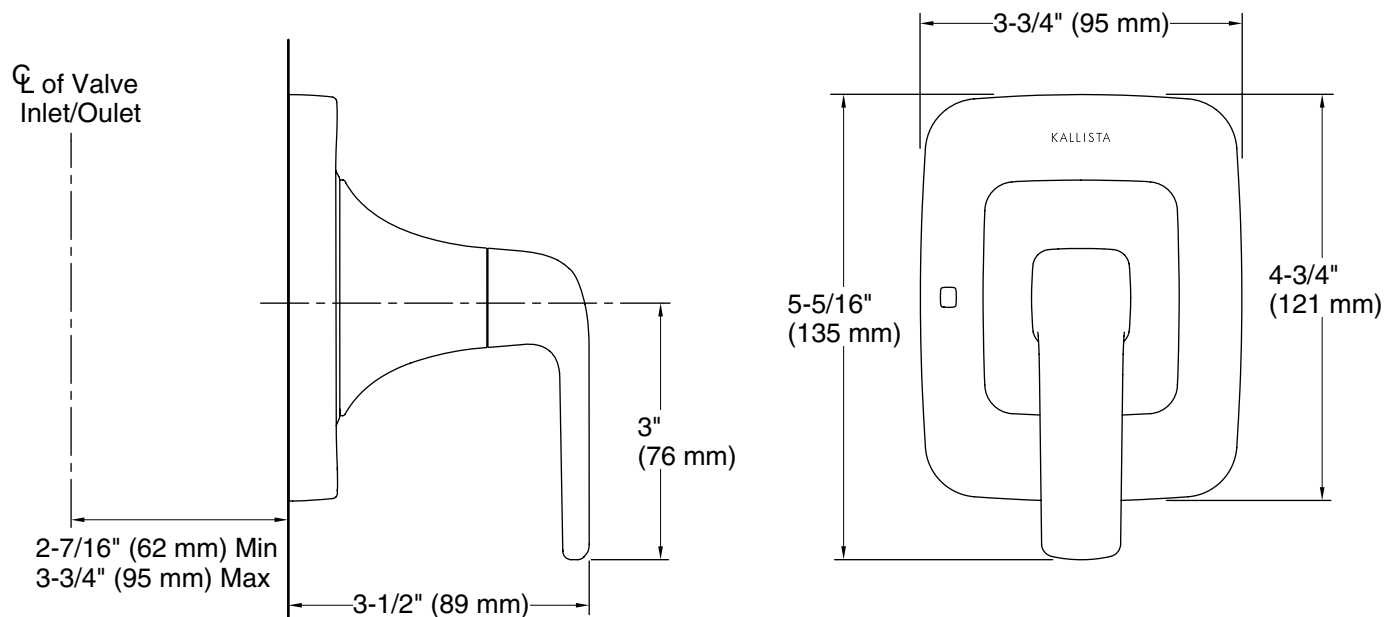

FEATURES

- Solid metal construction for durability and reliability
- Volume control valve allows the user to customize their shower experience
- Complements the Per Se collection

CODES/STANDARDS APPLICABLE

Specified model meets or exceeds the following:

- ASME A112.18.1/CSA B125.1
- ICC/ANSI A117.1
- ADA

P24723

ADA

SPECIFIED MODEL				
Model	Description	Finishes		
P24723-LV	Per Se Volume Control Valve Trim, Lever Handle	<input type="checkbox"/> CP Polished Chrome	<input type="checkbox"/> AD Nickel Silver	<input type="checkbox"/> AG Brushed Nickel <input type="checkbox"/> W7 Black Nickel
Required Rough-in				
P29527-00	1/2" Volume Control	<input type="checkbox"/> NA		
P29528-00	3/4" Volume Control	<input type="checkbox"/> NA		