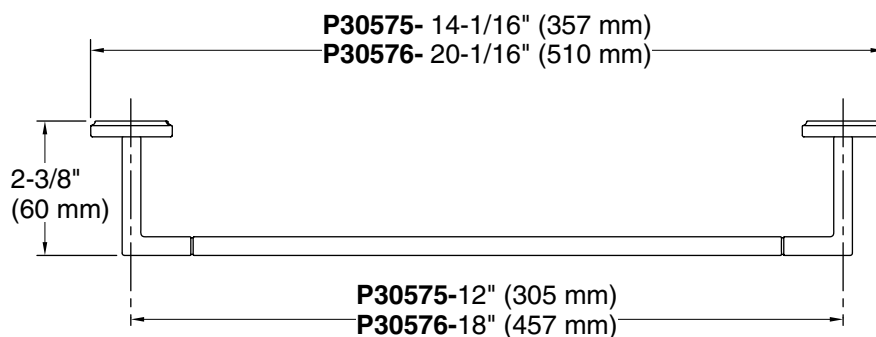

### FEATURES

- Solid metal construction for durability and reliability
- Includes hex wrench for installation
- Complements the Grid collection

P30575

P30576

### SPECIFIED MODEL

| Model     | Description         | Finishes                                    |   |
|-----------|---------------------|---|---|
| P30575-00 | Grid Towel Bar, 12" | <input type="checkbox"/> CP Polished Chrome | <input type="checkbox"/> BL Matte Black |
| P30576-00 | Grid Towel Bar, 18" | <input type="checkbox"/> CP Polished Chrome | <input type="checkbox"/> BL Matte Black |