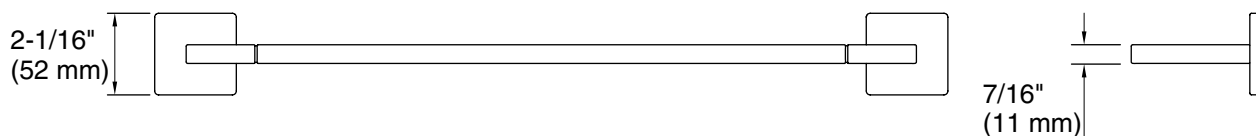

### FEATURES

- Solid metal construction for durability and reliability
- Includes hex wrench for installation
- Complements the Grid collection

P30575

P30576

### SPECIFIED MODEL

| Model     | Description         | Finishes                                    |   |
|-----------|---------------------|---|---|
| P30575-00 | Grid Towel Bar, 12" | <input type="checkbox"/> CP Polished Chrome | <input type="checkbox"/> BL Matte Black |
| P30576-00 | Grid Towel Bar, 18" | <input type="checkbox"/> CP Polished Chrome | <input type="checkbox"/> BL Matte Black |