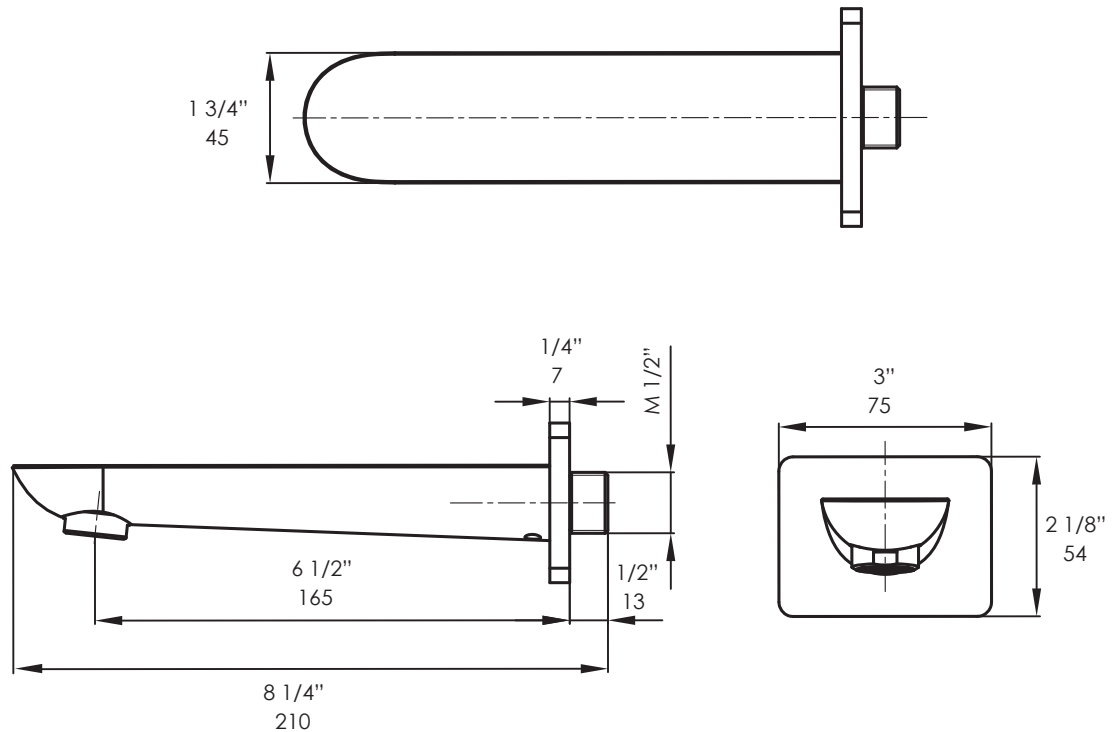

FLOU Tub Spout Item #4155

Features:

- Wall-mounted tub spout with flange
- Brass construction
- Freight class 1 based on the Lacava Freight Program

Recommended Accessories:

- Item #4140: Built-in single-lever pressure balancing mixer with backplate

Finish Options:

- CR - Polished Chrome
- NI - Brushed Nickel
- 44 - Matte Black

Product Specifications:

Notes:

Drawings provided herein are meant to give the user an idea of the product and are not made to scale. The size in inches is rounded up to the nearest 1/16".