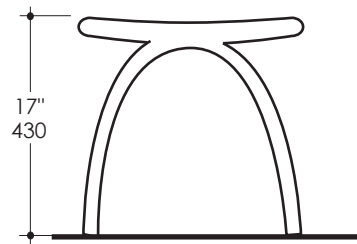

Ovale Stool Item #5111

Features:

- Free-standing stool
- Solid surface construction
- Weight capacity limit: 331lbs.

Finish Options:

- 001G - Gloss White
- 001M - Matte White

Product Specifications:

Notes:

Drawings provided herein are meant to give the user an idea of the product and are not made to scale. The size in inches is rounded up to the nearest 1/16".