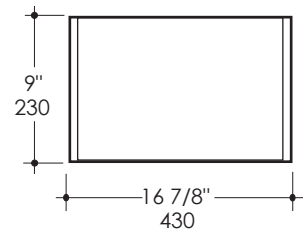

Ovale Stool Item #5111

Features:

- Free-standing stool
- Solid surface construction
- Weight capacity limit: 331lbs.

Finish Options:

- 001G - Gloss White
- 001M - Matte White

Product Specifications:

Notes:

Drawings provided herein are meant to give the user an idea of the product and are not made to scale. The size in inches is rounded up to the nearest 1/16".