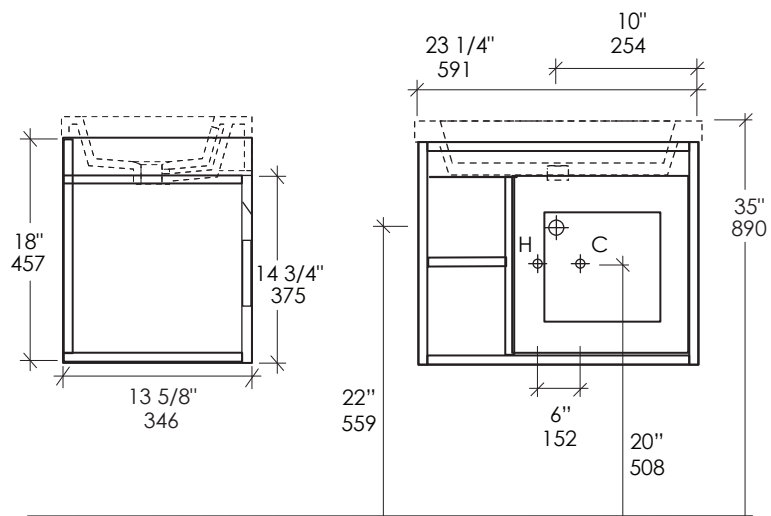

DIMINI Vanity Item #5272C

Features:

- Wall-mount wooden vanity
- Open cubby on the left with adjustable shelf
- Door on the right with optional metal inlay
- Wooden mounting cleat
- Washbasins #5272 sold separately
- Handmade in USA
- Manufactured with low VOC finishes and wood from renewable forests

Product Specifications:

Notes:

Drawings provided herein are meant to give the user an idea of the product and are not made to scale. The size in inches is rounded up to the nearest 1/16". Slight variances can often occur with porcelain and woodwork. Therefore, LACAVA will not be held responsible for any cutouts, countertops, or furniture made without the actual product or template from LACAVA. Differences in color, grain, appearance and texture are inherent in all natural woodwork, and should be expected. Variances in these qualities are not deemed manufacturing defects, and will not be accepted as valid reasons to return or exchange any LACAVA woodwork. Plumbing specifications are only a guideline and may need to be altered based on the application.