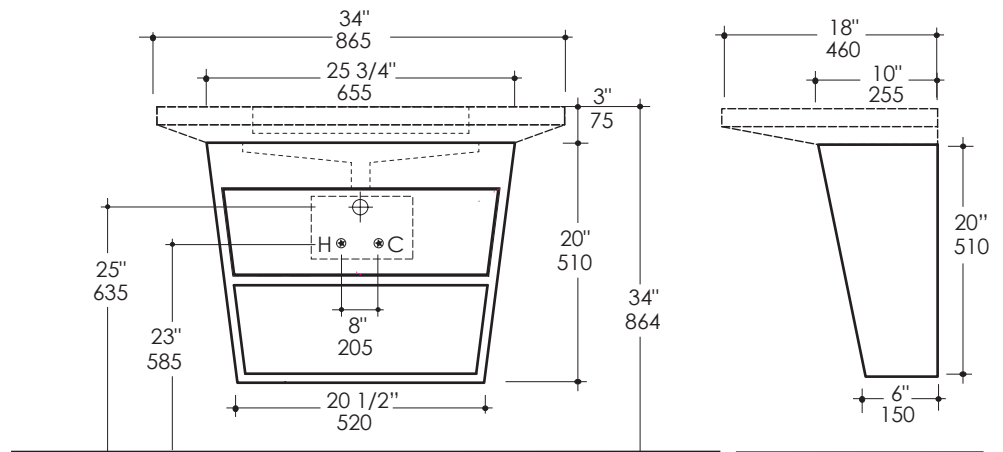

LIBERA Vanity Item #5301C

Features:

- Wall-mount wooden undercounter ADA-compliant vanity
- Polished chrome pull on flip-open door and one open cubby
- LED light strip in the open cubby
- Meets dimensional requirements for ADA applications
- Main vanity body constructed of veneered high-grade plywood
- Includes preinstalled stainless steel mounting bracket
- Washbasin #5301 sold separately
- Customizable (please request a quote)
- Handmade in USA
- Manufactured with low VOC finishes and wood from renewable forests

Recommended Accessories:

- Item #5301: Marble lavatory with integrated concealed drain, no overflow
 - Finish options: Bianco (-WH), or Marquina (-NM)
 - Faucet hole options available: None, One, Two, or Three in 8" spread
- Item #5301S: Solid surface lavatory with concealed drain and overflow
 - Finish options: Matte White (001M), Gloss White (001G)
 - Faucet hole options available: None, One, Two, or Three in 8" spread

Notes:

Drawings provided herein are meant to give the user an idea of the product and are not made to scale. The size in inches is rounded up to the nearest 1/16". Slight variances can often occur with porcelain and woodwork. Therefore, LACAVA will not be held responsible for any cutouts, countertops, or furniture made without the actual product or template from LACAVA. Differences in color, grain, appearance and texture are inherent in all natural woodwork, and should be expected. Variances in these qualities are not deemed manufacturing defects, and will not be accepted as valid reasons to return or exchange any LACAVA woodwork. Plumbing specifications are only a guideline and may need to be altered based on the application.