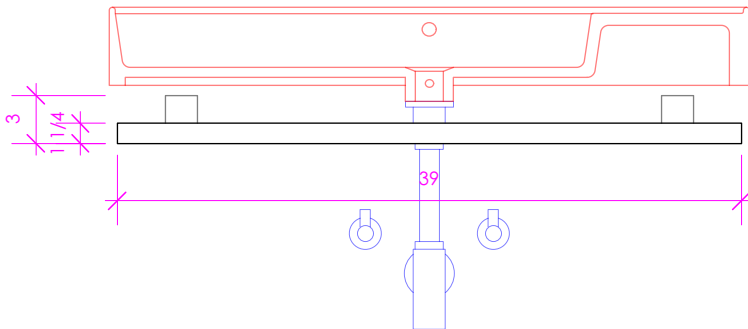

LACAVA

AQUA TOWEL BAR

ATB-40

FEATURES:

- WELDED METAL TOWEL BAR
- WALL MOUNTED
- USED BELOW **5213, 5233, 5243L/R OR 5460**
- SINK (SOLD SEPARATELY)
- PROUDLY HANDMADE IN THE USA

FINISHES:

WOOD:

STANDARD: