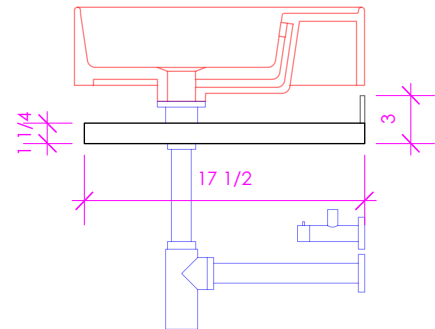

LACAVA

AQUA TOWEL BAR

ATB-40

FEATURES:

- WELDED METAL TOWEL BAR
- WALL MOUNTED
- USED BELOW **5213, 5233, 5243L/R OR 5460**
- SINK (SOLD SEPARATELY)
- PROUDLY HANDMADE IN THE USA

FINISHES:

WOOD:

STANDARD:

METAL:

21 - BRUSHED STAINLESS STEEL
10 - POLISHED STAINLESS STEEL
51 - BRUSHED BRASS
44 - MATTE BLACK

LACAVA reserves the right to revise any dimension or information on this sheet without notice. Dimensions are nominal and may vary within an industry accepted tolerance of 1/4". Cabinets with 'vanity top' sinks are made to the matching sink and dimensions may vary. LACAVA is not responsible for any cutouts, countertops, or furniture made without the actual product or template. Differences in color, grain, appearance, and texture are inherent in all natural woodwork and should be expected. Variances in these qualities are not deemed manufacturing defects and will not be accepted as valid reasons for return or exchanges. Plumbing specifications are only a guideline and may need alteration based on application.