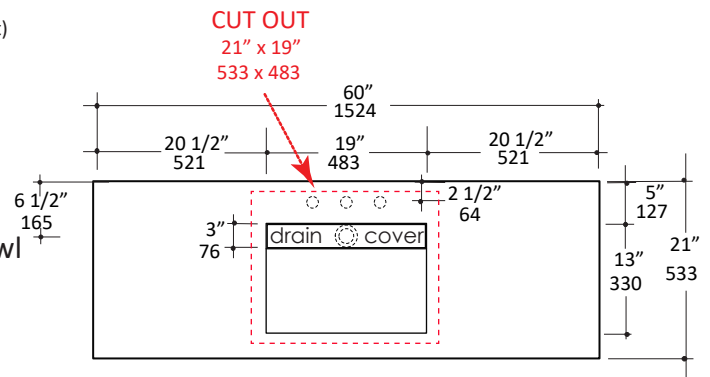

Specifications:

Installation:	Vanity-top or drop-in
Exterior Dimensions:	60" w x 21" d x 6 1/2" h
Material:	Solid surface
Weight:	Matte white - 66 lbs Gloss white - 76 lbs
Overflow:	Yes
Finishes:	001M - Matte white 001G - Gloss white
Faucet Holes:	00 - no hole 01 - one centered hole 02 - two hole - center and right, 4" spread 03 - three hole, 8" spread
Cutout size:	21" x 19" (template available upon request)
Faucet Hole Size:	Ø 1 3/8"
Drain Hole Size:	Ø 1 3/4"

Codes + Standards:

- Meets and exceeds applicable national codes and standards

Recommended Items:

- Furniture
 - KUB-W-60B - Wall-mounted under-counter vanity without metal trims; a large drawer in the center and two small drawers on both left and right
 - KUB-LEG - Set of optional metal frame for vanity
- American grid drain with overflow
 - 7100-18OF