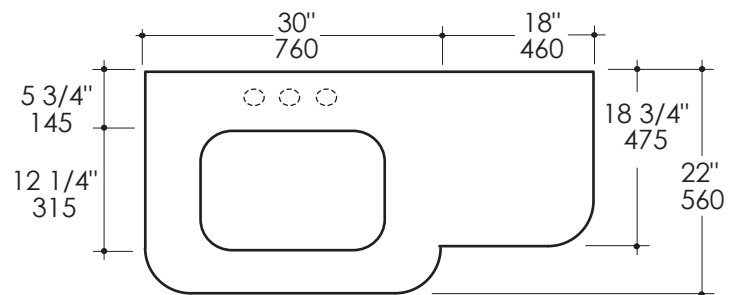

Product Specifications:

Notes:

Drawings provided herein are meant to give the user an idea of the product and are not made to scale. The size in inches is rounded up to the nearest 1/16". Slight variances can often occur with porcelain and woodwork. Therefore, LACAVA will not be held responsible for any cutouts, countertops, or furniture made without the actual product or template from LACAVA. Differences in color, grain, appearance and texture are inherent in all natural woodwork, and should be expected. Variances in these qualities are not deemed manufacturing defects, and will not be accepted as valid reasons to return or exchange any LACAVA woodwork. Plumbing specifications are only a guideline and may need to be altered based on the application.

LACAVA is committed to the highest level of customer service. Please feel free to contact us at 1-888-522-2823 (toll free) or by email at info@lacava.com for technical assistance or any general inquiries.

Rev. 10-30-2017