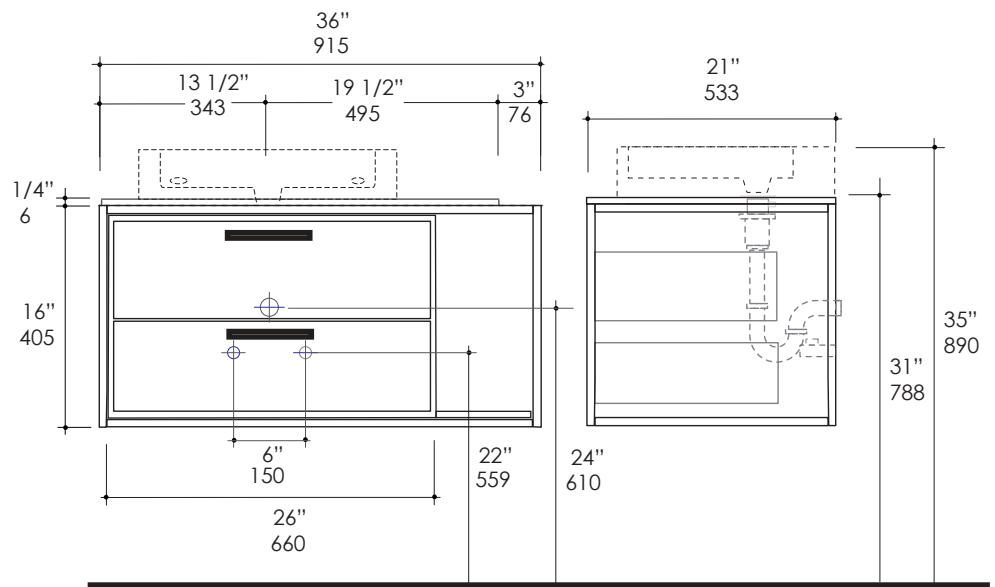

Linea Vanity Item #L323L/R

Features:

- Wall-mount wooden vanity
- Consists of two drawers, metal frame and solid surface countertop, and shelf
- Pulls matching the selected metal frame finish are included
- Washbasin#5030 sold separately
- Handmade in USA
- Manufactured with low VOC finishes and wood from renewable forests
- L323L-sink on the left, L323R-sink on the right

Recommended Accesories:

- Item #5030: Porcelain washbasin with overflow
- 5030FB option with finished back wall
- Recommended oversized European drain (i.e. item #7100-12 or 7100-16OF)
- Available in White (-001) only
- Faucet hole options available: None, One, Two, or Three in 8" spread

Product Specifications:

Notes:
 Drawings provided herein are meant to give the user an idea of the product and are not made to scale. The size in inches is rounded up to the nearest 1/16". Slight variances can often occur with porcelain and woodwork. Therefore, LACAVA will not be held responsible for any cutouts, countertops, or furniture made without the actual product or template from LACAVA. Differences in color, grain, appearance and texture are inherent in all natural woodwork, and should be expected. Variances in these qualities are not deemed manufacturing defects, and will not be accepted as valid reasons to return or exchange any LACAVA woodwork. Plumbing specifications are only a guideline and may need to be altered based on the application.
 Product specifications are not binding to the manufacturer and can be changed without notice at any time. Please refer to your shipment for product final sizes.