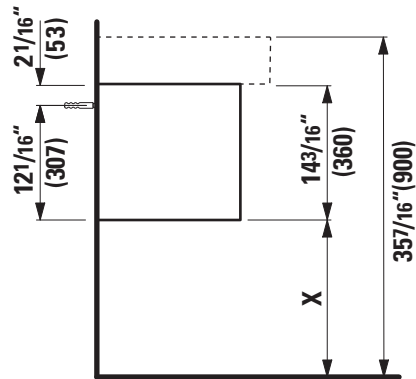

B / mm	Ceramic
11 ¹³ / ₁₆ " (300)	Kartell by Laufen 81333.2
17 ¹¹ / ₁₆ " (450)	Kartell by Laufen 81033.8 (possibility for asymmetric position on request)
20 ¹¹ / ₁₆ " (525)	Kartell by Laufen 81033.4 (possibility for asymmetric position on request)
23 ⁵ / ₈ " (600)	Kartell by Laufen 81533.1 Ino 81630.0, 81630.2 Val 81628.0, 81628.2, 81628.3, 81628.4, 81628.5, 81628.7

B / mm	Ceramic
26 ⁹ / ₁₆ " (675)	Kartell by Laufen 81033.5 (possibility for asymmetric position on request)
29 ¹ / ₂ " (750)	Kartell by Laufen 81033.9 (possibility for asymmetric position on request)

X = The exact height must be set during installation.