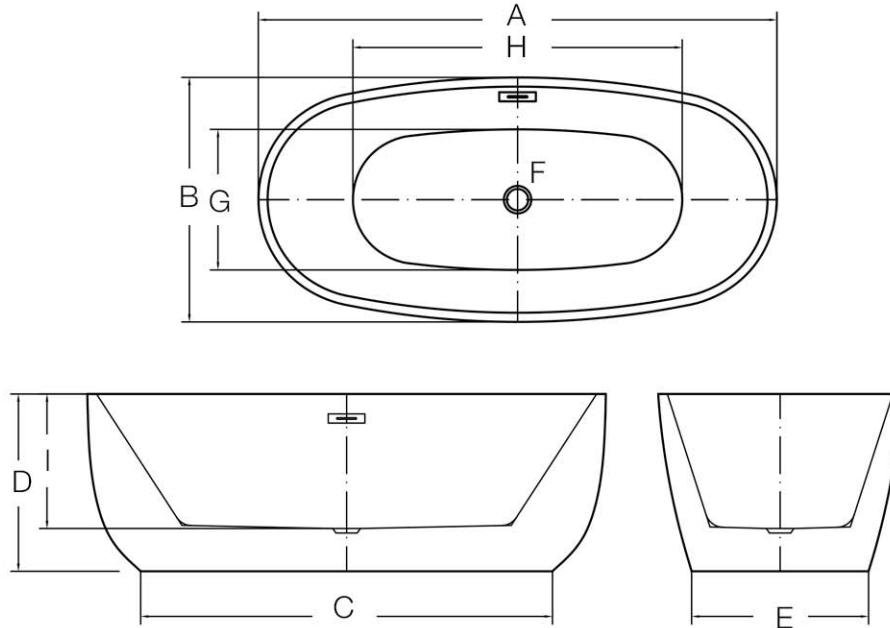

MAIDSTONE

www.MaidstoneSupply.com

Acrylic Double End Freestanding Tub

Part No: 220SA67

TECHNICAL INFORMATION

DIMENSIONS (INCHES)

	A	B	C	D	E	F	G	H	I
67	67	31 ¹ / ₂	53 ¹ / ₈	22 ²⁷ / ₃₂	22 ²⁷ / ₃₂	2	18 ¹ / ₈	42 ¹ / ₂	17 ⁵ / ₁₆

	67
EMPTY (LB)	73
CAPACITY (GAL)	52

Approximate Measurements

Contact Maidstone for additional information and specifications. For complete warranty information and a list of dealers visit www.MaidstoneSupply.com. All products and specifications are subject to change without notice. Maidstone is not responsible for typographical and/or dimensional errors. Typographical errors are subject to correction.

Note: Rough-in dimensions may vary +/- 1/2" and are subject to change. No responsibility is assumed by Maidstone.