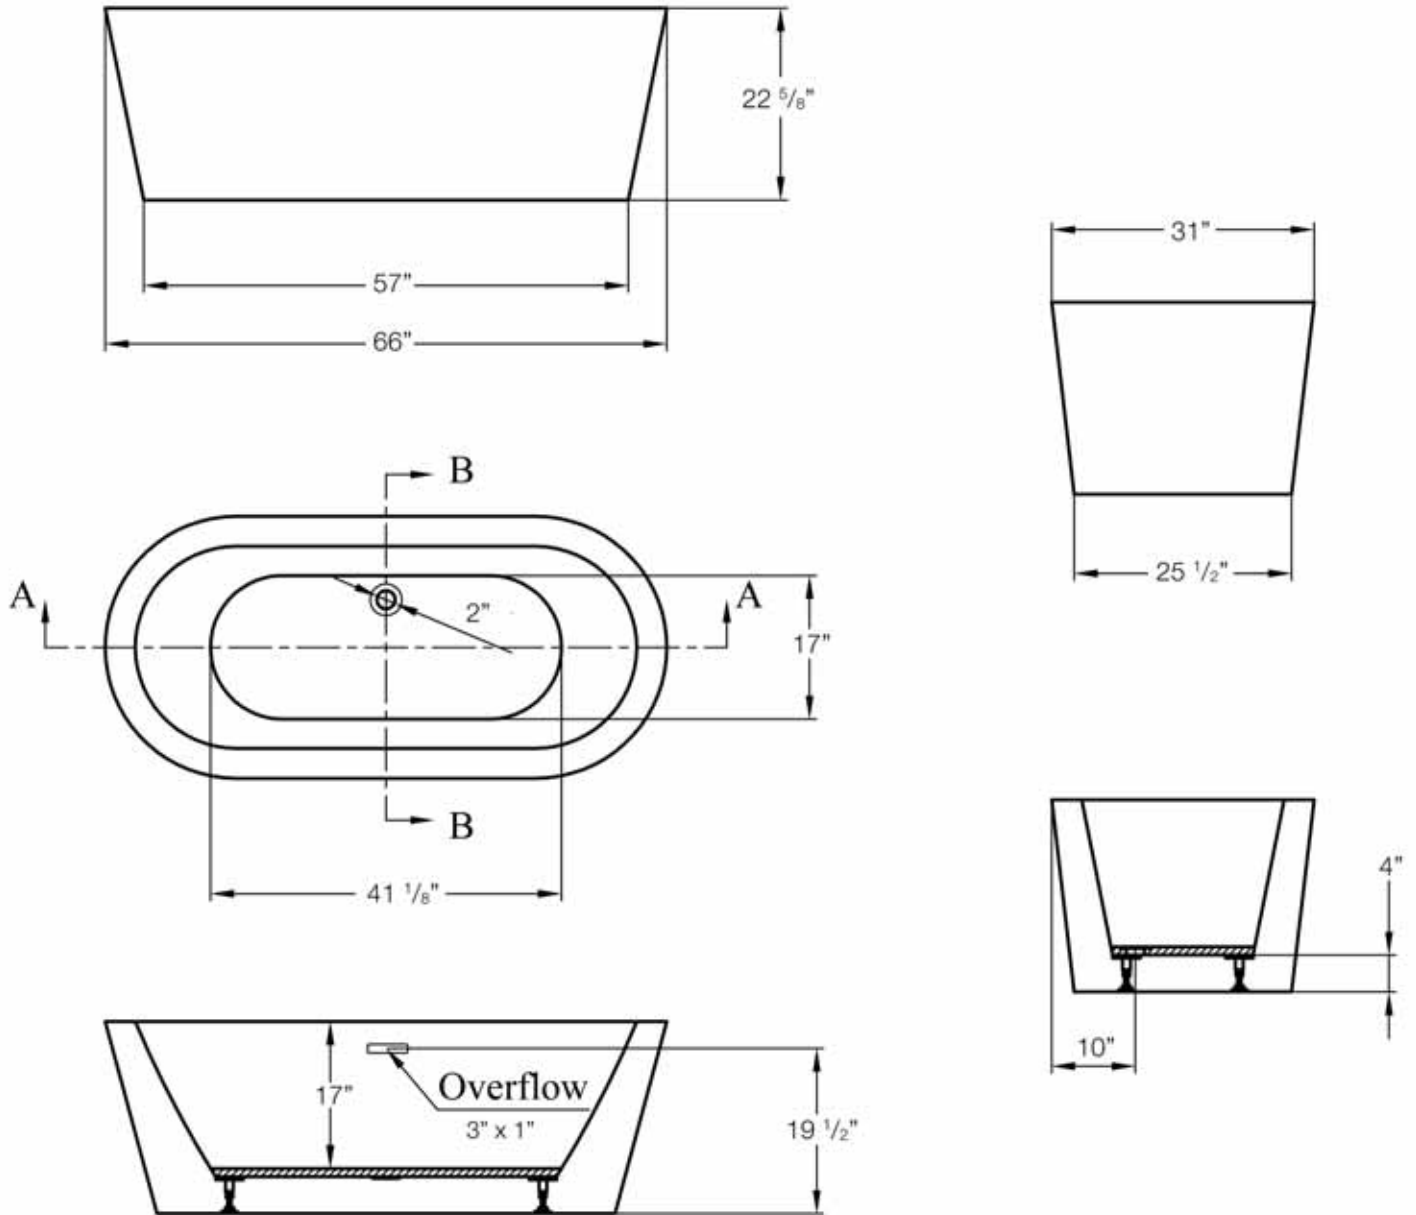

MAIDSTONE

www.MaidstoneSupply.com

Double Ended Freestanding Tub

Part No: 220TK66

Contact Maidstone for additional information and specifications. For complete warranty information and a list of dealers visit www.MaidstoneSupply.com. All products and specifications are subject to change without notice. Maidstone is not responsible for typographical and/or dimensional errors. Typographical errors are subject to correction.

Note: Rough-in dimensions may vary +/- 1/2" and are subject to change. No responsibility is assumed by Maidstone.