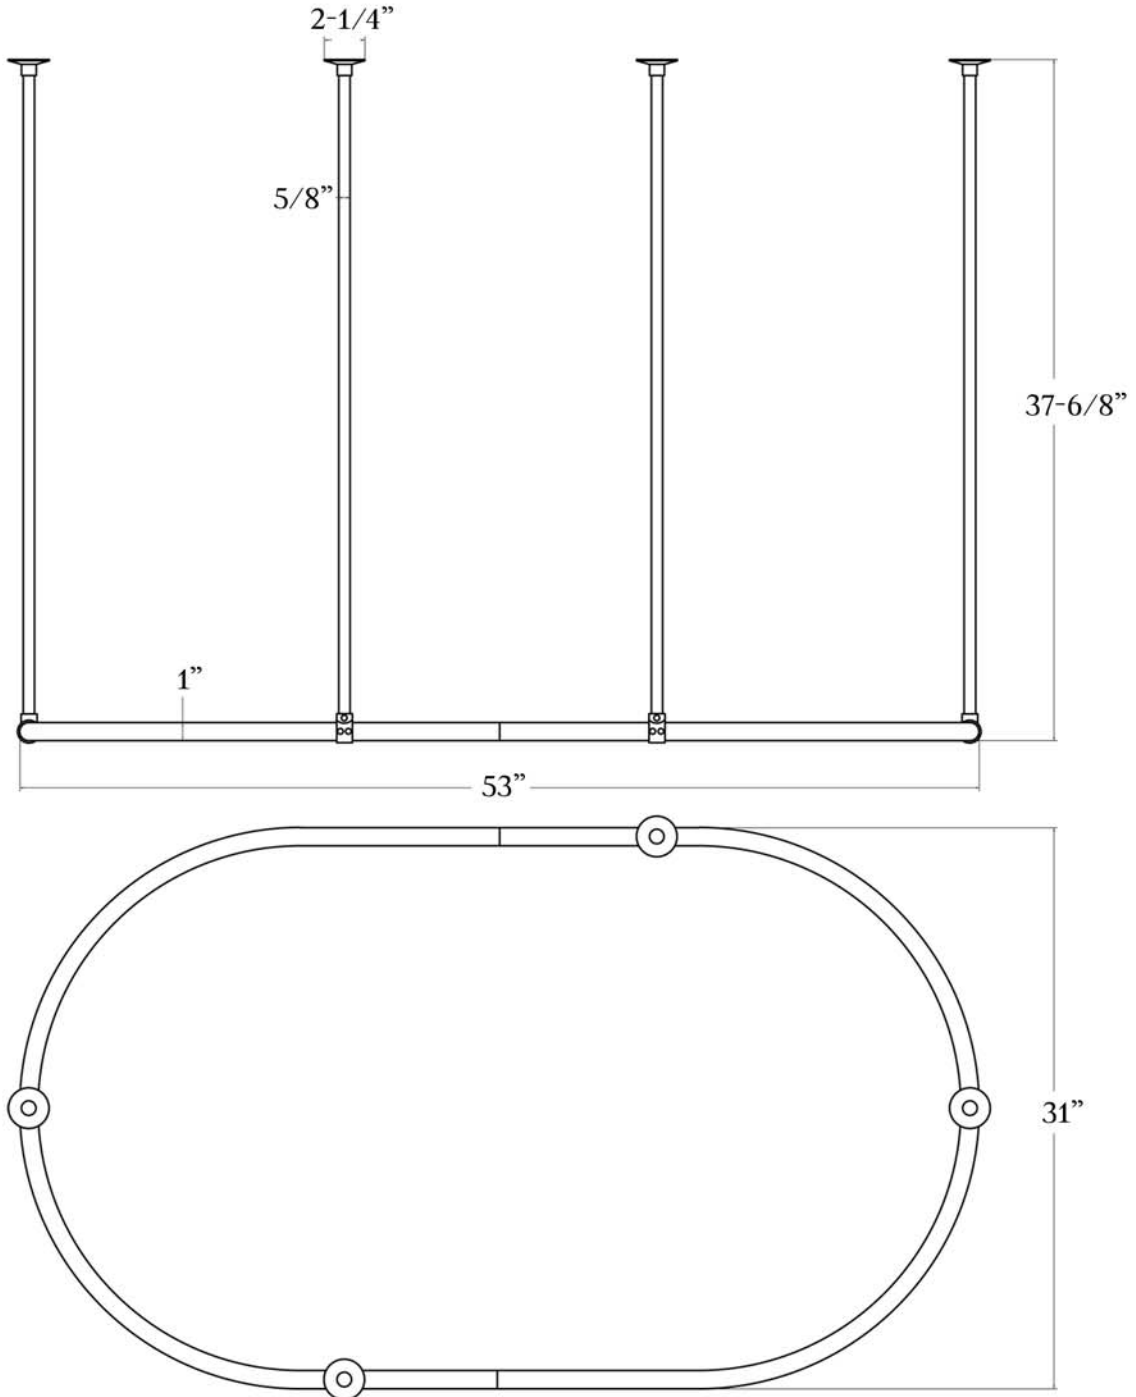

MAIDSTONE

www.MaidstoneSupply.com

Oval Shower Enclosure

Part No:143-OR1

Contact Maidstone for additional information and specifications. For complete warranty information and a list of dealers visit www.MaidstoneSupply.com. All products and specifications are subject to change without notice. Maidstone is not responsible for typographical and/or dimensional errors. Typographical errors are subject to correction.

Note: Rough-in dimensions may vary +/- 1/2" and are subject to change. No responsibility is assumed by Maidstone.