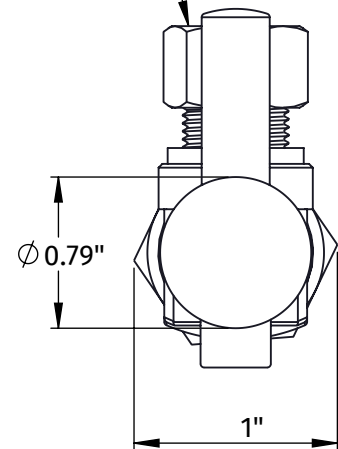

WARRANTY

FOR WARRANTY INFO PLEASE VISIT WWW.MOUNTAINPLUMBING.COM/PAGE/RESOURCES/WARRANTY

FINISH CARE & MAINTENANCE

NEVER USE ANY HARSH ALKALI, ACID BASED DETERGENTS OR CLEANERS SUCH AS SOFT SCRUB®, SCRUBBING BUBBLES® OR COMET® TO CLEAN. DO NOT USE BRILLO® OR SCOTCH BRITE® PADS. THESE WILL ALL HARM THE FINISH. TO CLEAN, USE ONLY A DAMP SOFT CLOTH AND WIPE GENTLY. STANDARD WINDEX® CAN ALSO BE USED SPARINGLY. IT IS NOT NECESSARY TO WIPE HARD TO REMOVE SPOTS. TO MAINTAIN THE FINISH, WIPE WITH A SOFT DRY CLOTH AFTER USE. AN OCCASIONAL COAT OF PURE CARNAUBA WAX WITHOUT CLEANERS WILL HELP PROTECT THE FINISH.

SPECIFICATIONS SUBJECT TO CHANGE WITHOUT NOTICE