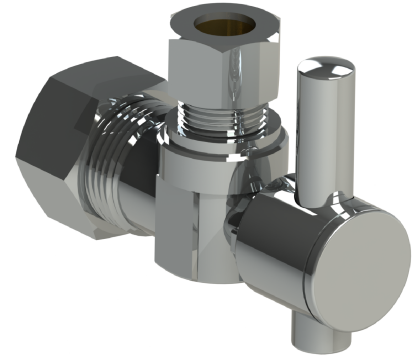

# MT521-NL

## LEVER HANDLE ANGLE VALVE

A McAlpine Company

### SPECIFICATION SHEET

- 1/4 TURN LONG LIFE BALL VALVE WITH TEFLON SEATS
- CONTEMPORARY LEVER HANDLE
- OFFERED IN MANY FINISHES
- LEAD FREE IN COMPLIANCE WITH NSF 372
- 1/2" COMPRESSION (5/8" OD) INLET
- 3/8" O.D. COMPRESSION OUTLET