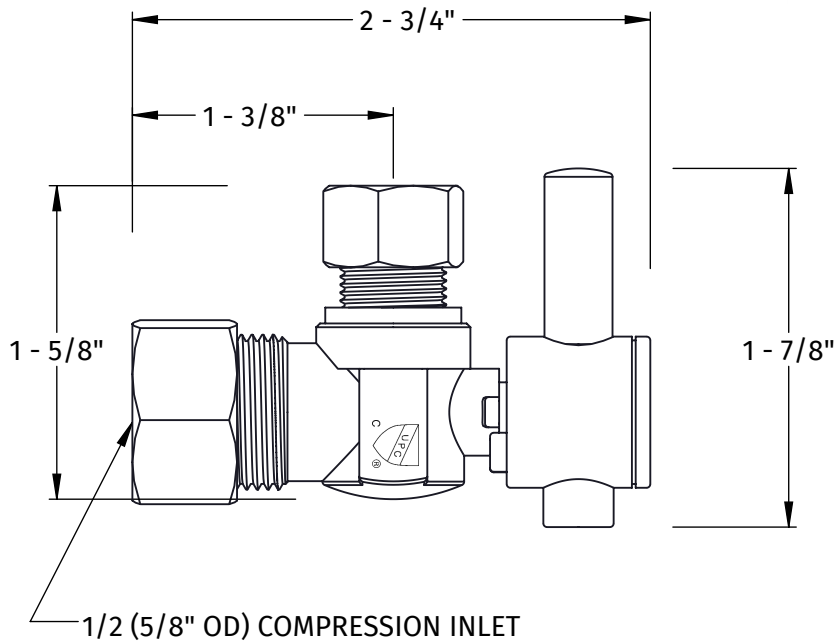

### SPECIFICATION SHEET

- 1/4 TURN LONG LIFE BALL VALVE WITH TEFLON SEATS
- CONTEMPORARY LEVER HANDLE
- OFFERED IN MANY FINISHES
- LEAD FREE IN COMPLIANCE WITH NSF 372
- 1/2" COMPRESSION (5/8" OD) INLET
- 3/8" O.D. COMPRESSION OUTLET