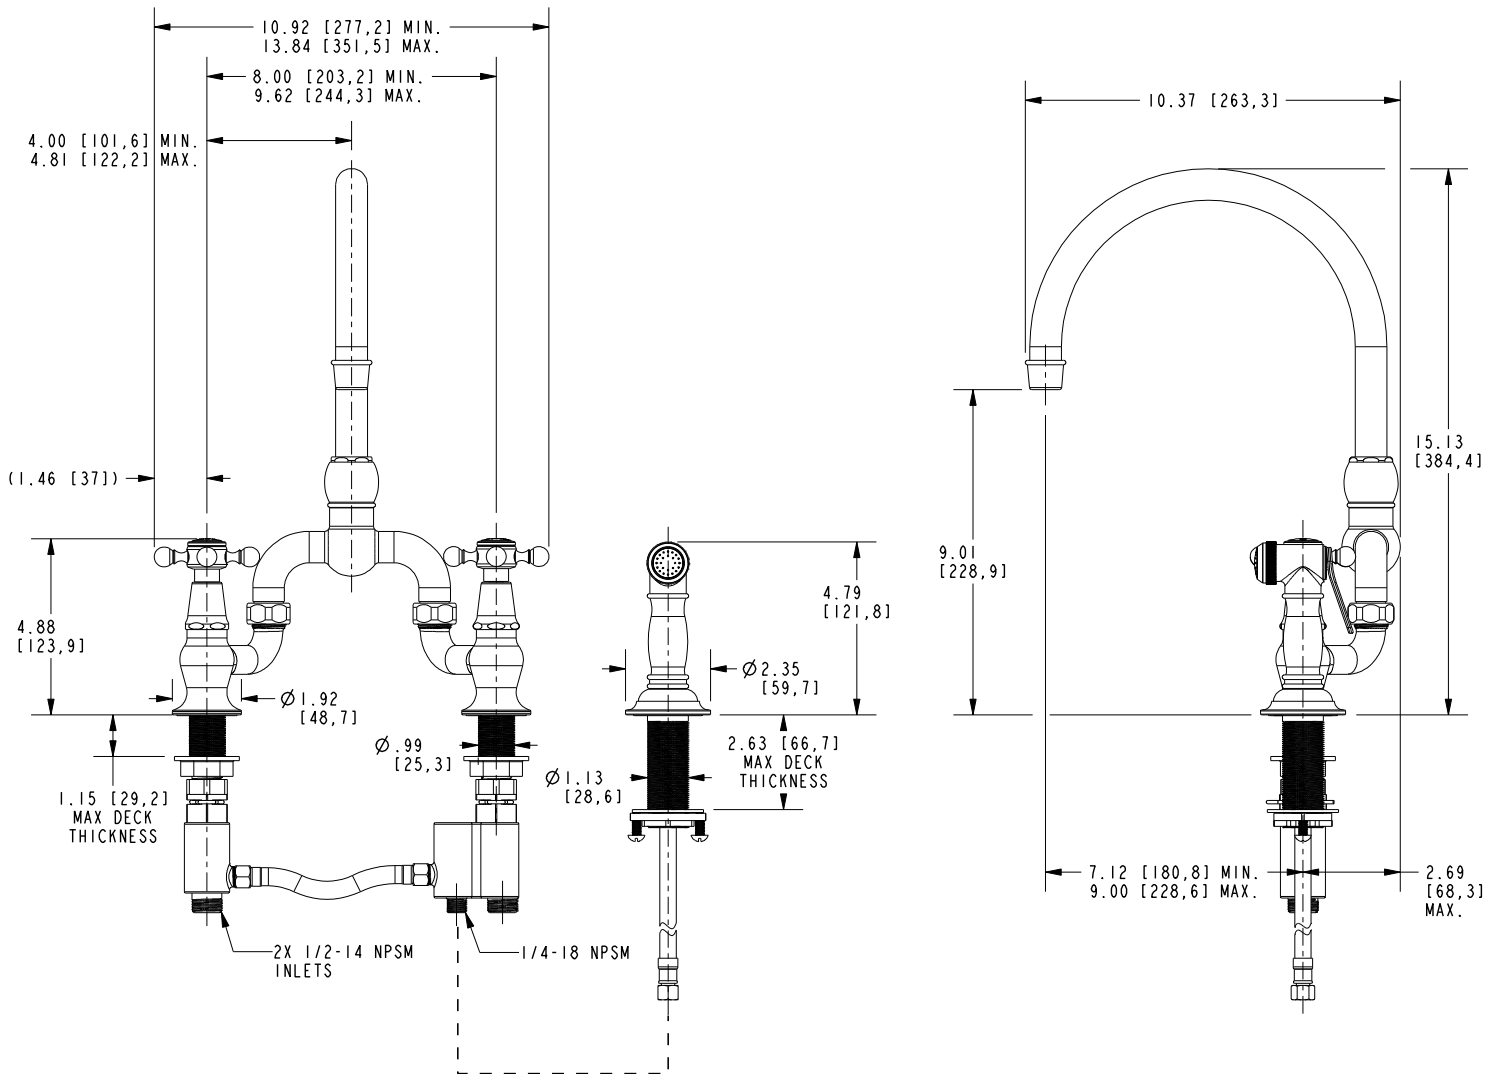

## Features

- Solid brass construction
- Bridge-style brass valve bodies
- Quarter-turn washerless ceramic disc valve cartridges
- Swivel spout assembly
- Solid brass pull-out sidespray assembly
- 9.01" (22.8 cm) spout height at outlet
- 7.12" (18.1 cm) min. to 9.00" (22.8 cm) max. spout reach (c-c)
- For 8.00" (20.3 cm) centers
- ADA Complaint (Handles Only)
- 1.8 GPM (6.8 LPM) Max

## Product Specification Add "Color / Finish" suffix to Model number, below.

The Bridge Style Kitchen Faucet shall be made of solid brass construction. Faucet shall incorporate a swivel spout assembly with integral side-spray diverter assembly and feature bridge-style brass valve bodies with quarter-turn washerless ceramic disc valve cartridges. Faucet shall have a 1.8 gallons (6.8 liters) per minute maximum flow rate. Product shall be for 8.00" (20.3 cm) centers. Product shall incorporate a 9.01" (22.8 cm) spout height at outlet and an 7.12" (18.1 cm) min. to 9.00" (22.8 cm) max. spout reach (c-c). Faucet shall incorporate traditional cross handles. Bridge-Style Kitchen Faucet with Sidespray shall be Newport Brass Model 9460/\_\_\_\_\_.

## PRODUCT DIMENSIONS *(Units are in inches)*