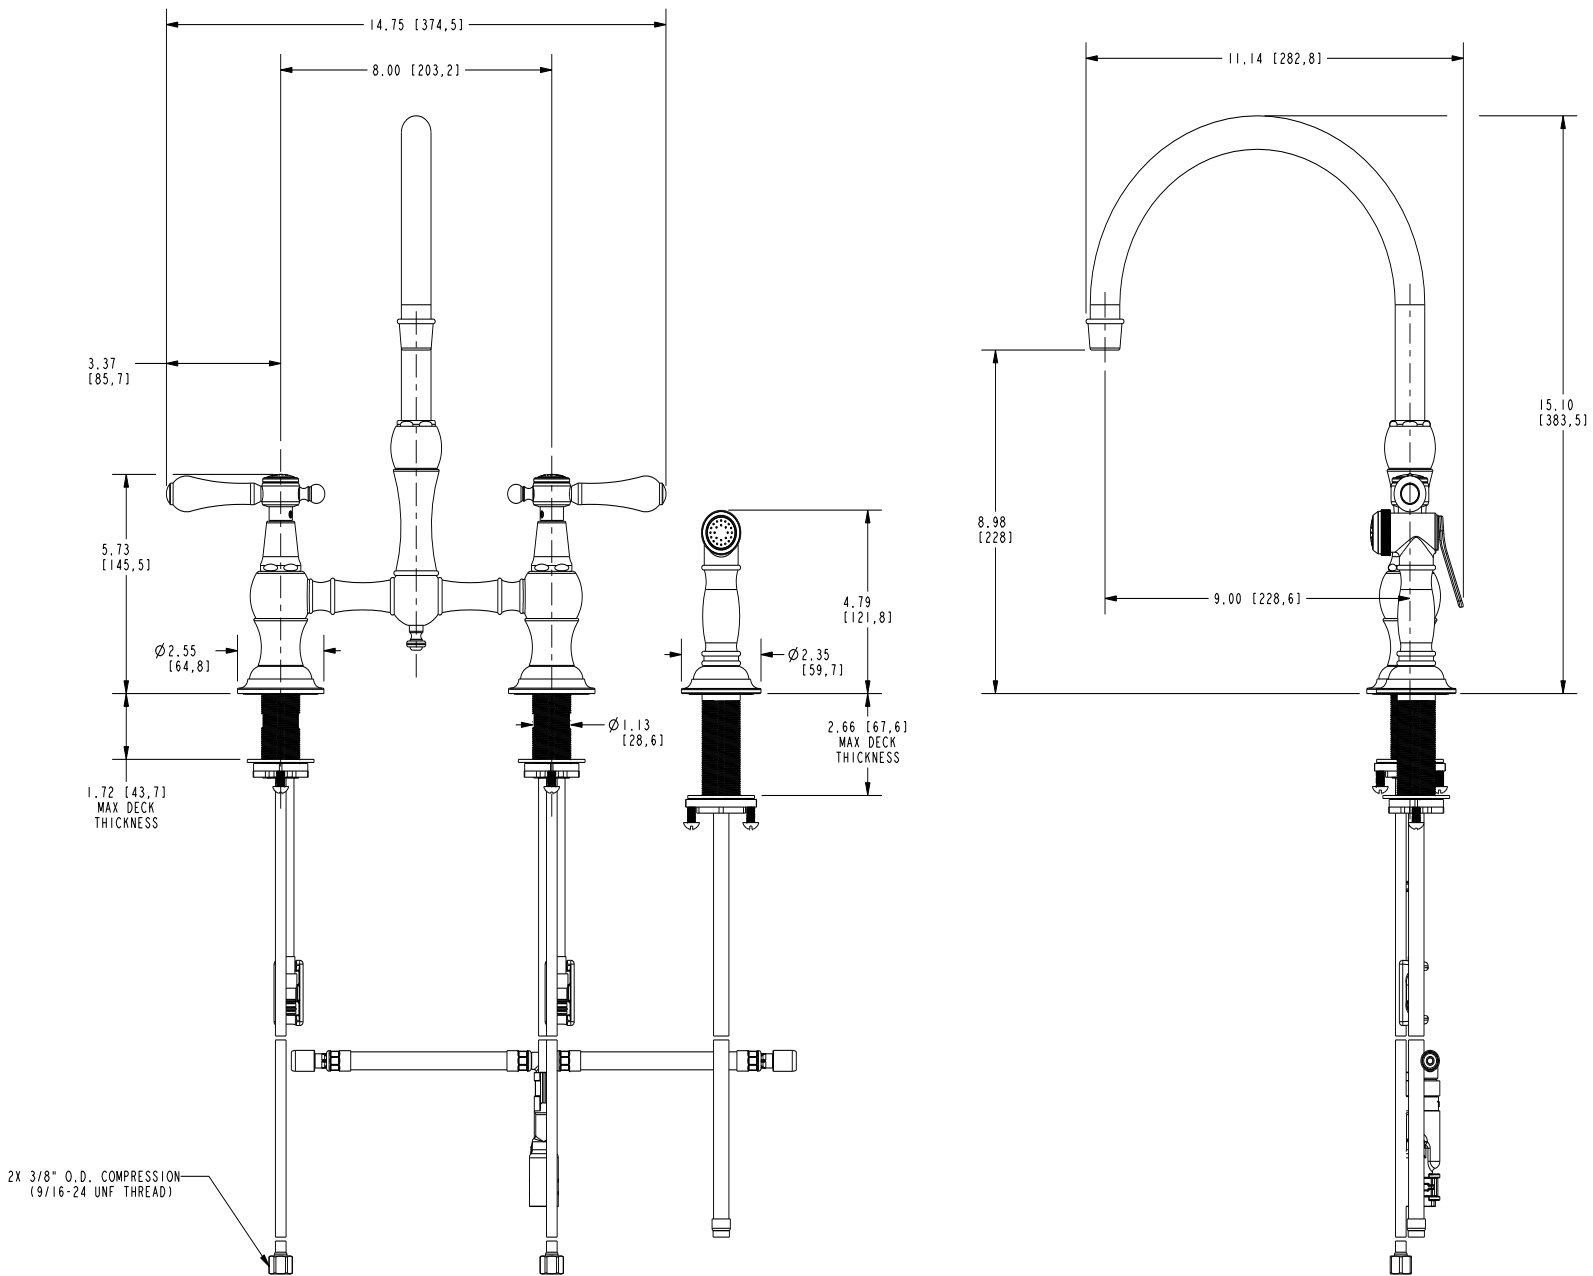

CHESTERFIELD

Features

- Solid brass construction
- Bridge-style brass valve bodies
- Quarter-turn washerless ceramic disc valve cartridges
- Swivel spout assembly
- Solid brass pull-out sidespray assembly
- 8.98" (22.8 cm) spout height at outlet
- 9.00" (22.8 cm) spout reach (c-c)
- For 8.00" (20.3 cm) centers
- ADA Complaint (Handles Only)
- 1.8 GPM (6.8 LPM) Max

Bridge Style Kitchen Faucet with Sidespray

9458

Codes / Standards Compliance

Meets or exceeds the following at date of manufacture:

- ASME A112.18.1/CSA B125.1
- IAMPO/cUPC
- NSF/ANSI/CAN 61, SECTION 9
- NSF/ANSI 372
- IPC
- ADA & ICC/ANSI A117.1 (Handle Only)
- Energy Policy Act of 1992
- California Energy Commission
- ASME A112.18.3 (Back Flow)
- All applicable US Federal and State material regulations

Product Specification Add "Color / Finish" suffix to Model number, below.

The Bridge Style Kitchen Faucet shall be made of solid brass construction. Faucet shall incorporate a swivel spout assembly with integral side-spray diverter assembly and feature bridge-style brass valve bodies with quarter-turn washerless ceramic disc valve cartridges. Faucet shall have a 1.8 gallons (6.8 liters) per minute maximum flow rate. Product shall be for 8.00" (20.3 cm) centers. Product shall incorporate a 8.98" (22.8 cm) spout height at outlet and a 9.00" (22.8 cm) spout reach (c-c). Faucet shall incorporate traditional lever handles. Bridge-Style Kitchen Faucet with Sidespray shall be Newport Brass Model 9458/____ .

9458

PRODUCT DIMENSIONS *(Units are in inches)*

Product Dimensions are provided for reference only. For specific product installation guidelines, please reference the Installation Instructions of the product being installed.