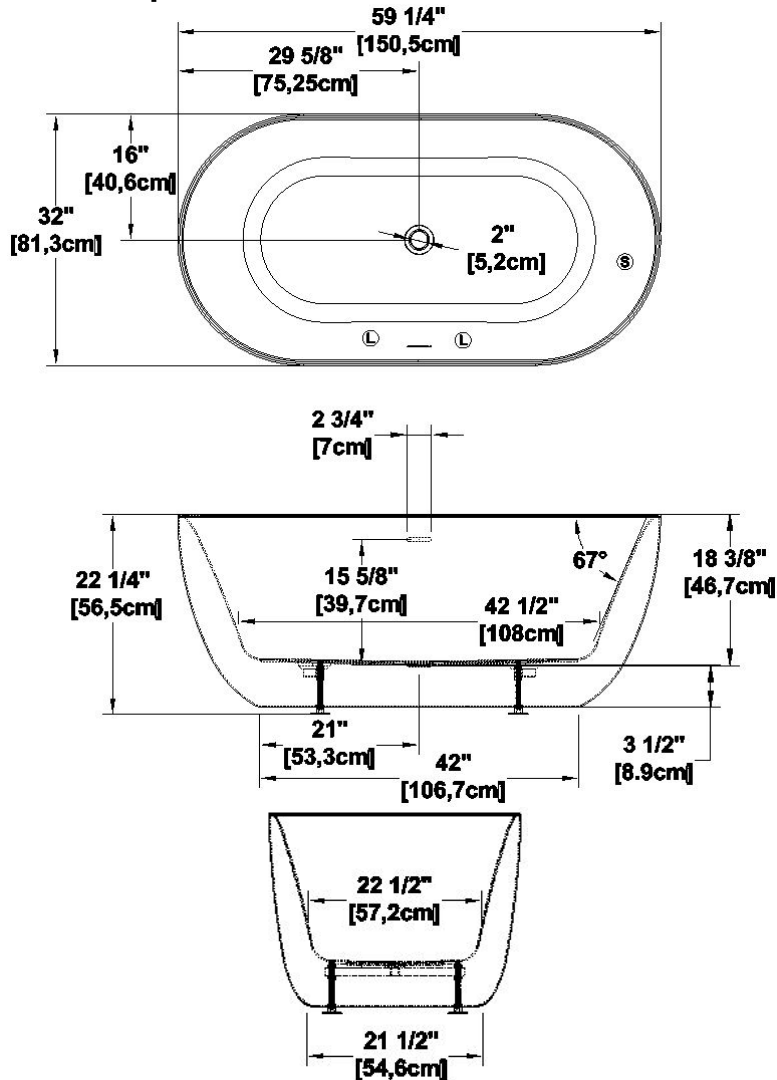

Minto 59

Series : **Authentik Signature**

Nominal dimensions: **59" x 32" x 22" [149.9 cm x 81.3 cm x 55.9 cm]**

Seats : **1**

Product code: **MI59**

Draft revision : **202111116021**

Lumbar support : no

Arm rests : no

Low-profile available : no

Draft and specs

Specifications
Capacity: 53 IMP Gal. / 69.1 US Gal. / 240.9 liters
AeroMassage™: 40 Easy Clean™ air jets
Super AeroMassage™: unavailable
Comfort Air™: unavailable
Characteristics: One-piece freestanding bath

Remarks
All measures have a precision of ± 1/4" (0,63cm)
If a measure is present on one side only, part is symmetrical
*internal dimensions taken at 4" (10cm) from bath bottom
*capacity is measured by filling the bath to 1-1/2" under the overflow