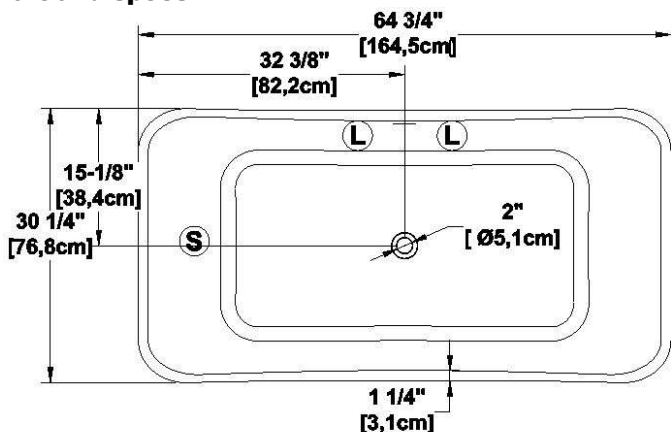

Primrose 65

Series : **Authentik Signature**

Nominal dimensions: **64.75" x 30" x 27" [164.5 cm x 76.2 cm x 68.9 cm]**

Seats : **2**

Product code: **PR65**

Draft revision : **2021092911541**

Lumbar support : no

Arm rests : no

Low-profile available : no

Draft and specs