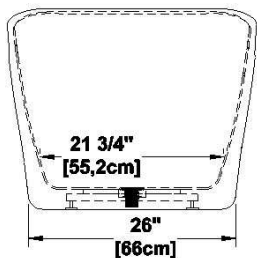

Primrose 65

Series : **Authentik Signature**

Nominal dimensions: **64.75" x 30" x 27" [164.5 cm x 76.2 cm x 68.9 cm]**

Seats : **2**

Product code: **PR65**

Draft revision : **2021092911541**

Lumbar support : no

Arm rests : no

Low-profile available : no

Draft and specs