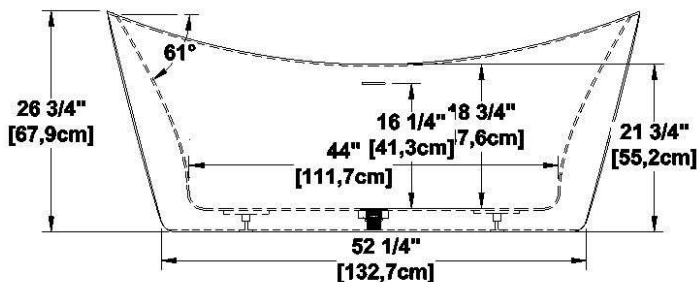

Primrose 65

Series : **Authentik Signature**

Nominal dimensions: **64.75" x 30" x 27" [164.5 cm x 76.2 cm x 68.9 cm]**

Seats : **2**

Product code: **PR65**

Draft revision : **2021092911541**

Lumbar support : no

Arm rests : no

Low-profile available : no

Draft and specs