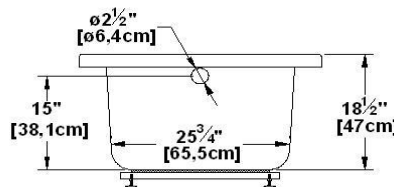

Rose 65

Product code : **R065**

Draft revision : **20130422134055**

External dimensions : **65" x 35" x 21" [165,1 cm x 88,9 cm x 53,3 cm]**

Series : **deck mount**

Seats : **1**

2012 catalog page : **35**

Low-profile available : **no**

Arm rests : **yes**

Low-profile available : **no**

Draft and specs

Specifications	
Capacity :	45 IMP Gal. / 58,7 US Gal. / 204,6 liters
AeroMassage™ :	39 Easy Clean™ air jets
Super AeroMassage™ :	AeroMassage™ + 12 Easy Clean™ air jets
Dynamic Turbo™ :	4 Confort Pulse jets / 4 Confort Swirl jets
Comfort Air™ :	39 Easy Clean™ air jets
Characteristics :	n/a

Remarks	
*all measures have a precision of ± 1/4" (0,63cm)	
*internal dimensions taken at 4" (10cm) from bath bottom	
*capacity is measured by filling the soaker to 1-1/2" under the overflow	
*textured skirt available on all Freestanding products	
*shelf height is 3/4" on all "low-profile" models	