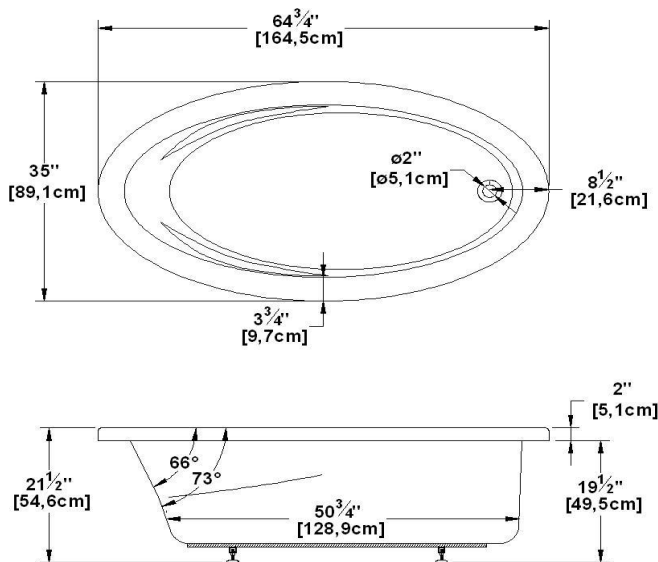

Rose 65

Product code : **R065**

Draft revision : **20130422134055**

External dimensions : **65" x 35" x 21" [165,1 cm x 88,9 cm x 53,3 cm]**

Series : **deck mount**

Seats : **1**

2012 catalog page : **35**

Low-profile available : **no**

Arm rests : **yes**

Low-profile available : **no**

Draft and specs

Specifications	
Capacity :	45 IMP Gal. / 58,7 US Gal. / 204,6 liters
AeroMassage™ :	39 Easy Clean™ air jets
Super AeroMassage™ :	AeroMassage™ + 12 Easy Clean™ air jets
Dynamic Turbo™ :	4 Confort Pulse jets / 4 Confort Swirl jets
Comfort Air™ :	39 Easy Clean™ air jets
Characteristics :	n/a

Remarks	
*all measures have a precision of ± 1/4" (0,63cm)	
*internal dimensions taken at 4" (10cm) from bath bottom	
*capacity is measured by filling the soaker to 1-1/2" under the overflow	
*textured skirt available on all Freestanding products	
*shelf height is 3/4" on all "low-profile" models	