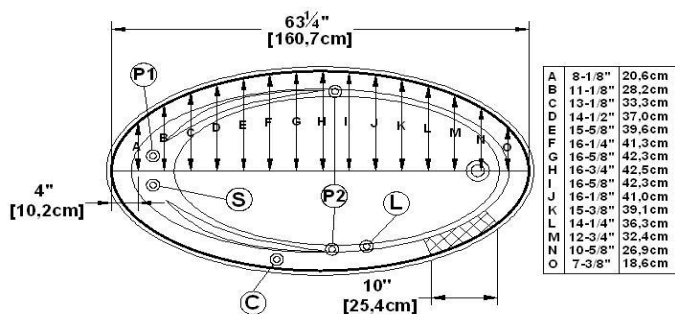

Options and installation

accessories and decorative lines positions are approximative

Additional(s) note(s) :

Keypad not installed when ordered with remote control.

Legend			
(S)	Blower	(L)	Chromatherapy light
(P1)	Pump	(P2)	Grab bar
(C)	Keypad	(X)	Recommended faucets drilling location*
-----			Deck cut-out line

Available models	
Model	Availability
Soaker alone	✓
Comfort Air™	✓
AeroMassage™	✓
Super AeroMassage™	✓
Dynamic Turbo™ (not available in the U.S.)	✓
Dynamic Turbo™ + AeroMassage™	✓
Dynamic Turbo™ + Super AeroMassage™	✓

Available recommended options	
Front skirt :	
Recommended drain :	WOCO14 (chrome finish)
Tile flanges :	unavailable
Remote control** :	available
	**Floating

*It is possible to install the faucets elsewhere on the product. The installer must verify that there are no piping or wires before drilling.

IMPORTANT NOTE : Specifications, dimensions and models are subject to change.

Visit our website <http://www.oceania-attitude.com> to access up-to-date dimensions and informations. In all cases, information on the website is the most up-to-date.

Dimensions may vary slightly. To ensure proper fit, measurements must be taken on the product directly.

Head office

591, avenue des Entreprises
Thetford Mines, Quebec
CANADA G6H 4B2

Phone numbers

No-charge : 1-877-332-4224
Fax : 1-866-460-4334

Internet

Web : <http://www.oceania-attitude.com>
Email : info@oceanibaths.com