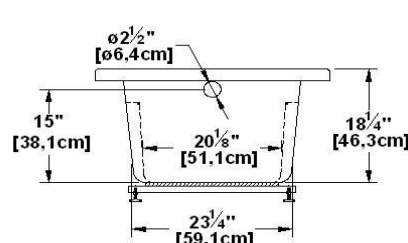

Sublime 66

Product code : **SU6634**

Draft revision : **20130422133613**

External dimensions : **66" x 34" x 21" [167,6 cm x 86,4 cm x 53,3 cm]**

Series : **deck mount**

Seats : **1**

2012 catalog page : **33**

Low-profile available : **yes**

Arm rests : **yes**

Low-profile available : **yes**

Draft and specs

WARNING : If this bath is multiple ordered nested, its height will be about 1-1/2" (1 inch and a half) lower and will not have adjustable feet.

Remarks

*all measures have a precision of $\pm 1/4"$ (0,63cm)
 *internal dimensions taken at 4" (10cm) from bath bottom
 *capacity is measured by filling the soaker to 1-1/2" under the overflow
 *textured skirt available on all Freestanding products
 *shelf height is 3/4" on all "low-profile" models