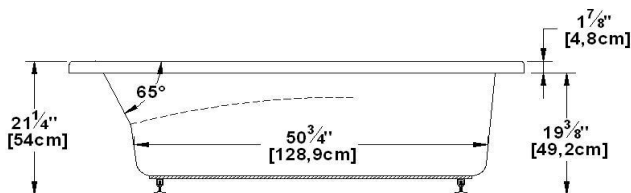

Sublime 66

Product code : **SU6634**

Draft revision : **20130422133613**

External dimensions : **66" x 34" x 21" [167,6 cm x 86,4 cm x 53,3 cm]**

Series : **deck mount**

Seats : **1**

2012 catalog page : **33**

Low-profile available : **yes**

Arm rests : **yes**

Low-profile available : **yes**

Draft and specs

WARNING : If this bath is multiple ordered nested, its height will be about 1-1/2" (1 inch and a half) lower and will not have adjustable feet.

Remarks

*all measures have a precision of $\pm 1/4"$ (0,63cm)
 *internal dimensions taken at 4" (10cm) from bath bottom
 *capacity is measured by filling the soaker to 1-1/2" under the overflow
 *textured skirt available on all Freestanding products
 *shelf height is 3/4" on all "low-profile" models