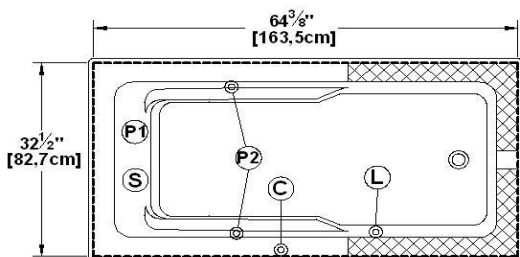

Sublime 66

Product code : **SU6634**

Draft revision : **20130422133613**

External dimensions : **66" x 34" x 21" [167,6 cm x 86,4 cm x 53,3 cm]**

Series : **deck mount**

Seats : **1**

2012 catalog page : **33**

Low-profile available : **yes**

Arm rests : **yes**

Low-profile available : **yes**

Draft and specs

WARNING : If this bath is multiple ordered nested, its height will be about 1-1/2" (1 inch and a half) lower and will not have adjustable feet.

Options and installation

accessories and decorative lines positions are approximative

Additional(s) note(s) :

Keypad supplied but not installed when ordered with tile flanges or remote control.

*It is possible to install the faucets elsewhere on the product. The installer must verify that there are no piping or wires before drilling.

Remarks

*all measures have a precision of $\pm 1/4"$ (0,63cm)
 *internal dimensions taken at 4" (10cm) from bath bottom
 *capacity is measured by filling the soaker to 1-1/2" under the overflow
 *textured skirt available on all Freestanding products
 *shelf height is 3/4" on all "low-profile" models