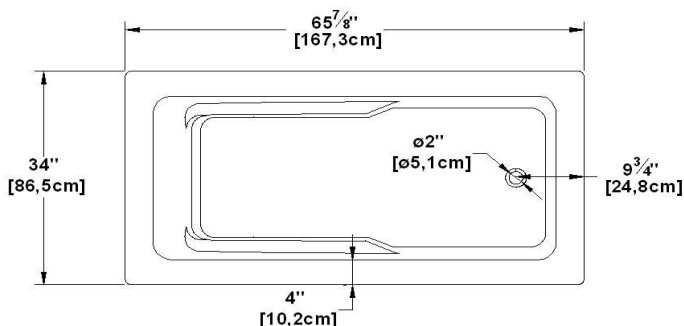

Sublime 66

Product code : **SU6634**

Draft revision : **20130422133613**

External dimensions : **66" x 34" x 21" [167,6 cm x 86,4 cm x 53,3 cm]**

Series : **deck mount**

Seats : **1**

2012 catalog page : **33**

Low-profile available : **yes**

Arm rests : **yes**

Low-profile available : **yes**

Draft and specs

WARNING : If this bath is multiple ordered nested, its height will be about 1-1/2" (1 inch and a half) lower and will not have adjustable feet.

Remarks

*all measures have a precision of $\pm 1/4"$ (0,63cm)
 *internal dimensions taken at 4" (10cm) from bath bottom
 *capacity is measured by filling the soaker to 1-1/2" under the overflow
 *textured skirt available on all Freestanding products
 *shelf height is 3/4" on all "low-profile" models