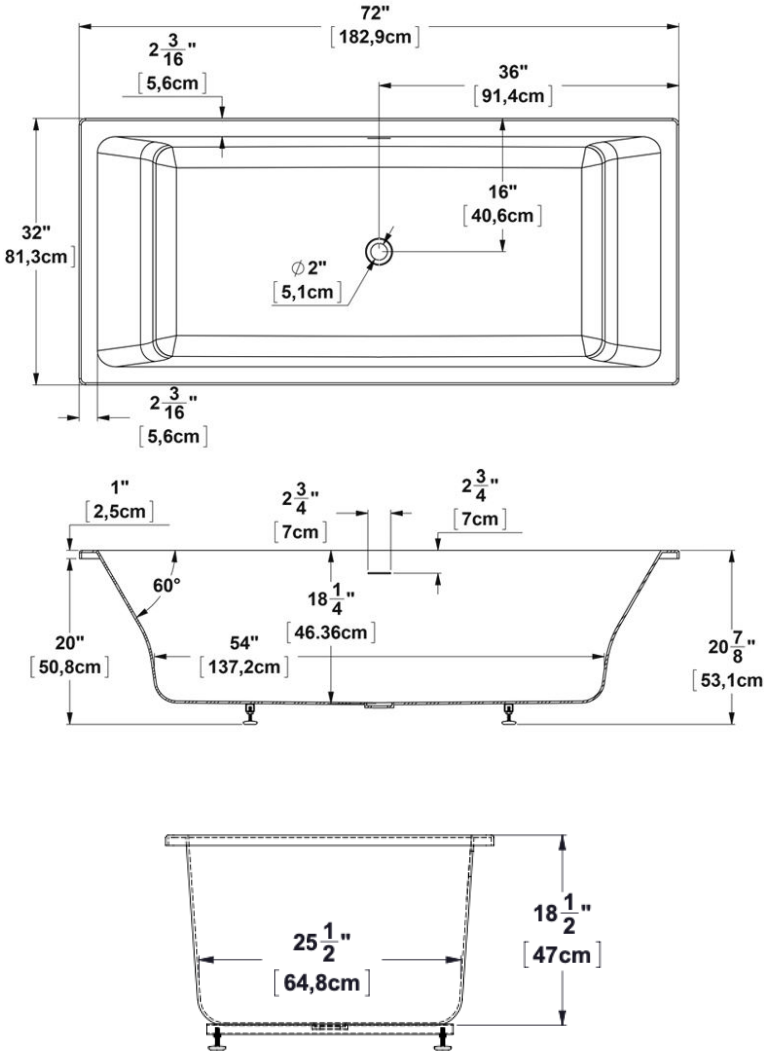

Viele 7232

Series : **Deck mount**

Nominal dimensions: **72" x 32" x 21" [182.9 cm x 81.3 cm x 53.3 cm]**

Seats : **2** Product code: **VI7232**

Draft revision : **2023061610311**

Lumbar support : yes Arm rests : no

Low-profile available : no

Draft and specs

Specifications
Capacity: 82 IMP Gal. / 106.9 US Gal. / 372.7 liters
AeroMassage™: 45 Easy Clean™ air jets
Super AeroMassage™: AeroMassage™ + 12 Easy Clean™ air jets
Comfort Air™: unavailable
Characteristics:

Remarks
All measures have a precision of $\pm 1/4"$ (0,63cm)
If a measure is present on one side only, part is symmetrical
*internal dimensions taken at 4" (10cm) from bath bottom
*capacity is measured by filling the bath to 1-1/2" under the overflow