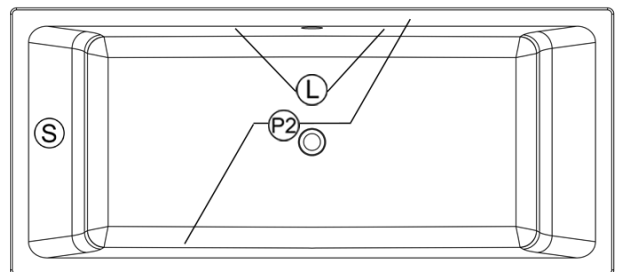

Additional(s) note(s)

If system, delivered with keypad not installed and remote control is included.

The overflow is factory installed, the drain is included but not installed.

Legend	
Blower	Chromotherapy light
Grab bar	Keypad
Recommended faucets drilling location*	Deck cut-out line - - - - -

*It is possible to install the faucets elsewhere on the product. The installer must verify that there are no piping or wires before drilling.

IMPORTANT NOTE: Specifications, dimensions and models are subject to change.

Visit our website <http://www.oceania-attitude.com> to access up-to-date dimensions and information. In all cases, information on the website is the most up-to-date.

Head office

591, avenue des Entreprises
Theftford Mines, Quebec
CANADA G6H 4B2

Contact numbers

Phone : 1-877-332-4224
Fax : 1-866-460-4334

Internet

Web : <http://www.oceania-attitude.com>
Email : info@bainsoceania.com