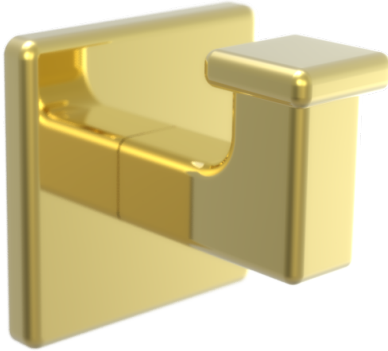

TECHNICAL DETAILS

ADA Compliance: No
Primary Material: Brass

PRODUCT FEATURES

- Style: Contemporary
- Collection: Mix

CODES & STANDARDS

WARRANTY

Mechanical Warranty: 10 Years from date of purchase.
Finish Warranty: See catalog for further information.