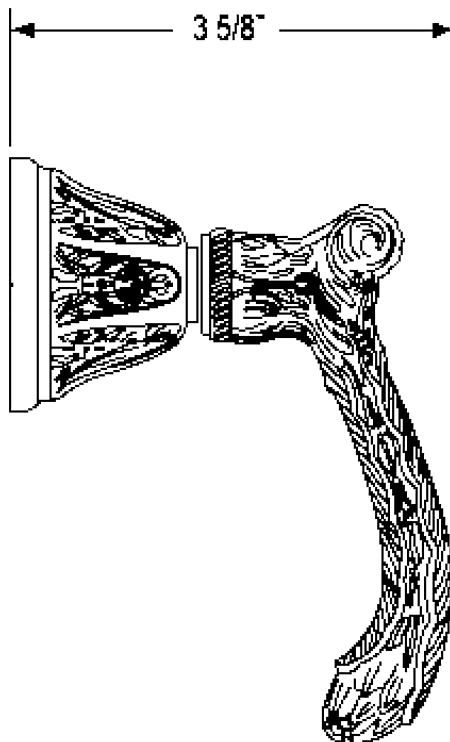

CODES & STANDARDS

WARRANTY

Mechanical Warranty: 10 Years from date of purchase.
finish warranty: see catalog for further information.