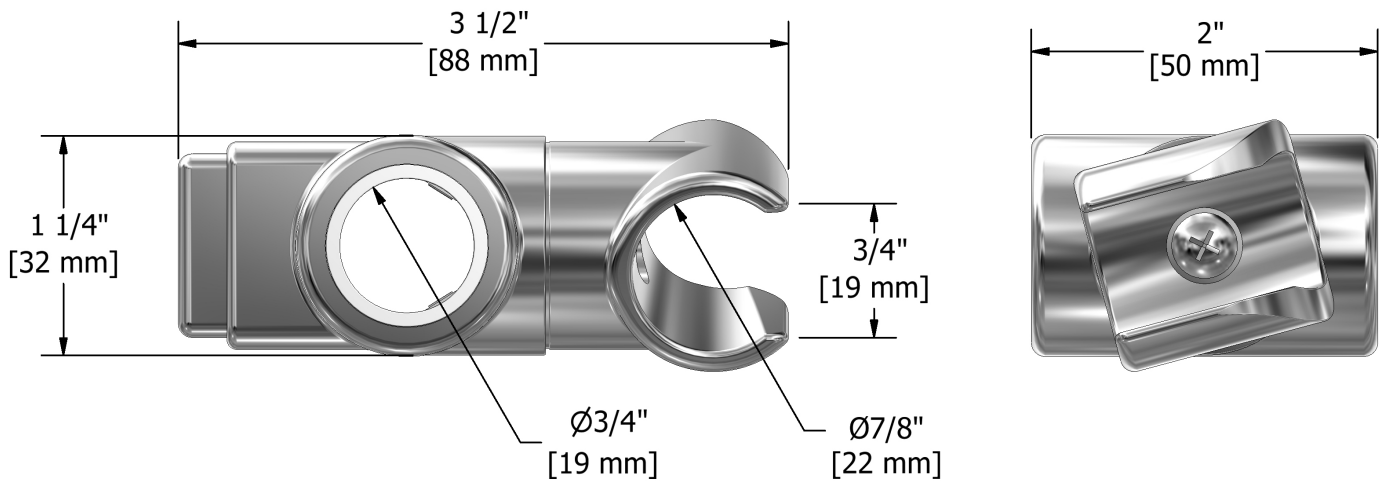

Shower rail slider
4927

Specifications

Descriptions

- Plastic
- Ø19 mm (¾")

Available colors

- C : Chrome
- BN : Brushed Nickel (PVD)
- PN : Polished Nickel (PVD)

Sizes, models and finishes may differ from thoses presented.