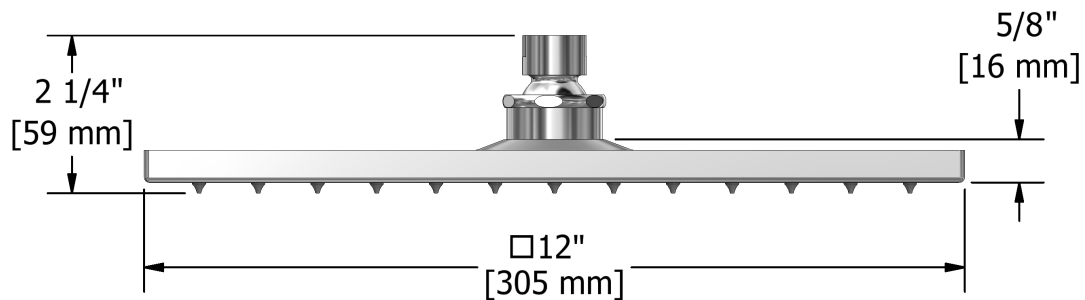

Sizes, models and finishes may differ from thoses presented.

Warranty

This **Riobel Inc.** product you have purchased carries a Limited Lifetime Warranty on the chrome, PVD finish, blacks and all working parts and is guaranteed from the initial purchase date against all manufacturing defects. All other finishes, including plastic components, are guaranteed for one year. All electric and/or electronic parts are covered by a 5-year limited warranty.

Customer Service

Ontario, West Canada : 888-287-5354 Quebec, Maritimes, United States : 866-473-8442

2020.06.11