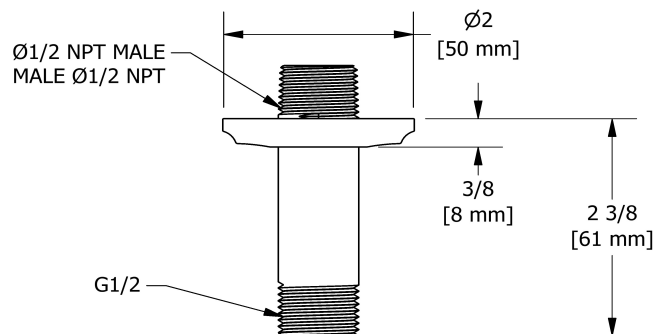

7.5 cm (3") vertical shower arm

559

Specifications

Descriptions

- 1/2" inlet male NPT
- Shower arm with Momenti flange

Available colors

- C : Chrome
- BN : Brushed Nickel (PVD)
- PN : Polished Nickel (PVD)

Sizes, models and finishes may differ from thoses presented.