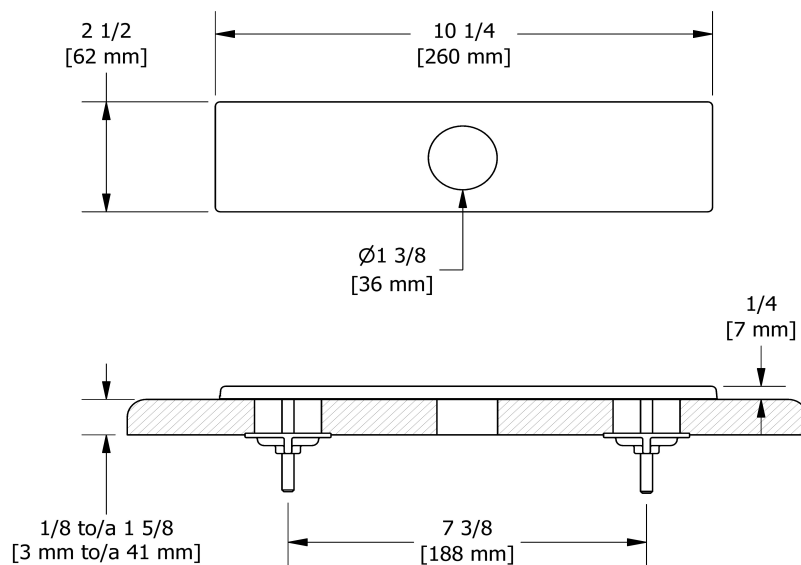

8" center kitchen faucet deck plate
5648

Specifications

Descriptions

- Attach kit
- Brass
- AZ101, MZ101, MZ601, MZ701, ED101, ED601, ED701, BO201, BO501 and BO601

Available colors

- C : Chrome
- SS : Stainless Steel (PVD)