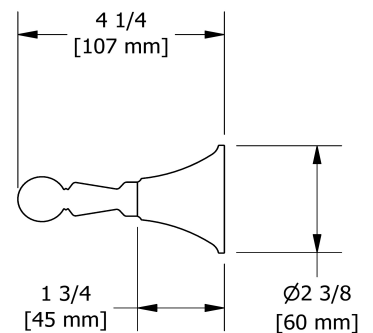

Sizes, models and finishes may differ from thoses presented.

Warranty

This **Riobel Inc.** product you have purchased carries a Limited Lifetime Warranty on the chrome, PVD finish, blacks and all working parts and is guaranteed from the initial purchase date against all manufacturing defects. All other finishes, including plastic components, are guaranteed for one year. All electric and/or electronic parts are covered by a 5-year limited warranty.

Customer Service

Ontario, West Canada : 888-287-5354 Quebec, Maritimes, United States : 866-473-8442