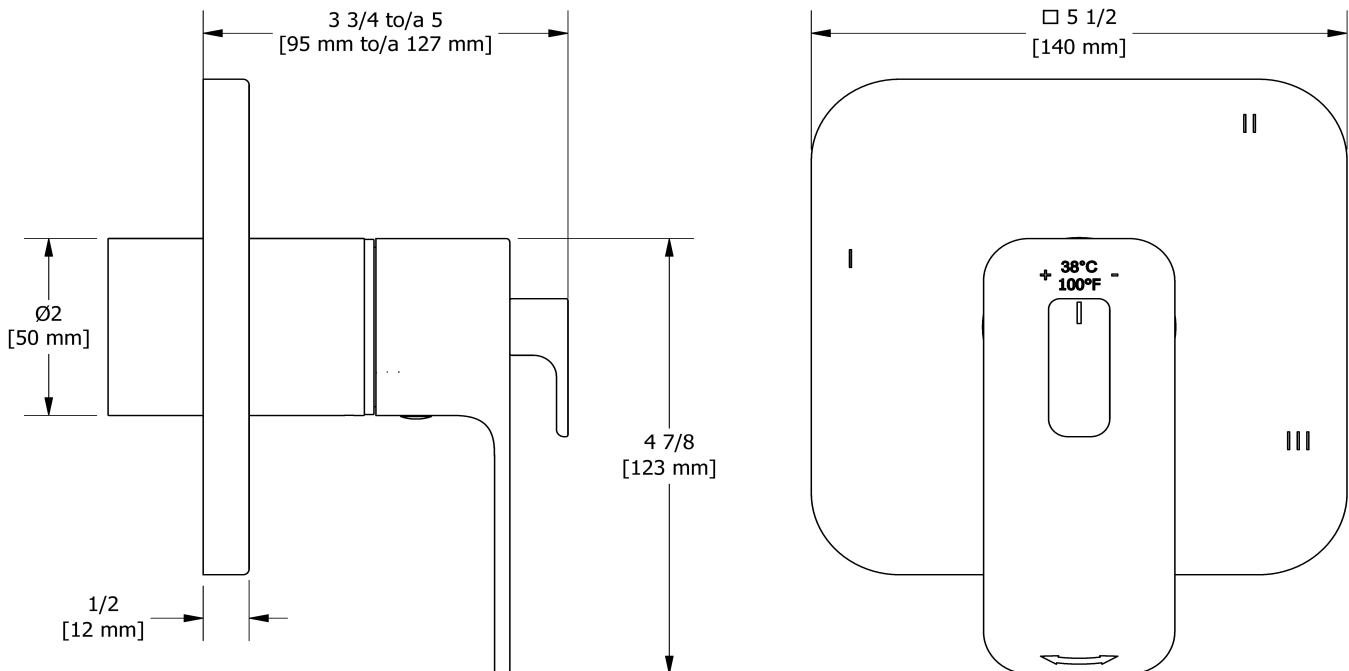

3-way no share Type T/P coaxial valve trim
TEQ47

Specifications

Descriptions

- R45, R45-SPEX or R45-EX rough required to complete
- Thermostatic/pressure balance coaxial cartridge with check valves
- Trim only
- 6 positions (OFF, 1, 1 and 2, 2, 2 and 3, 3) share
- No Share

Available colors

- BN : Brushed Nickel (PVD)
- BK : Black

Certifications

- CSA B125.1
- ASME A112.18.1
- ASSE 1016
- CMR248 Approval
- ADA

Sizes, models and finishes may differ from those presented.

Warranty