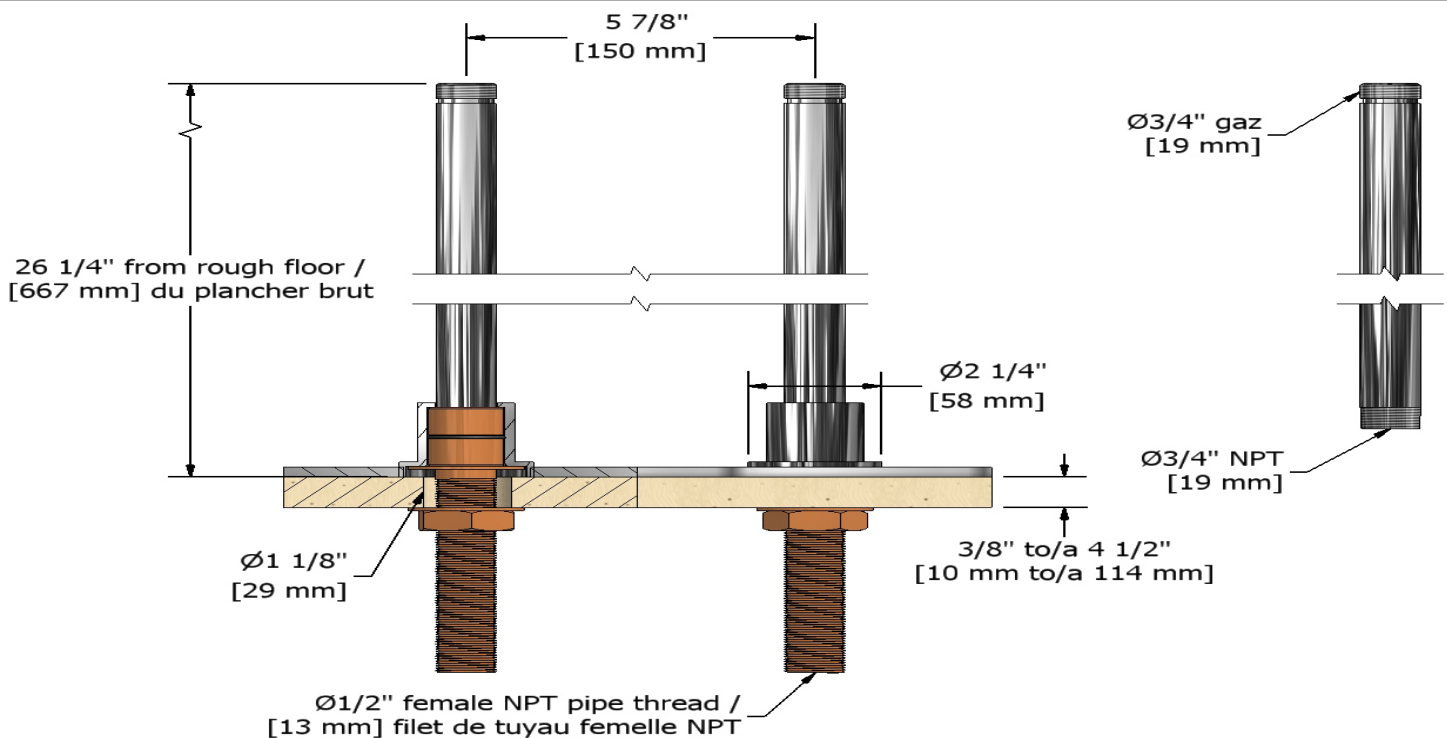

66 cm (26") high floor riser pair
TU26

Specifications

Descriptions

- 3/4" outlet male
- 1/2" inlet female NPT
- 2 parts: rough and trim
- Round flange
- Pair

Available colors

- C : Chrome
- BN : Brushed Nickel (PVD)
- PN : Polished Nickel (PVD)

Certifications

- CSA B125.1
- ASME A112.18.1
- CMR248 Approval

UPC®

Sizes, models and finishes may differ from thoses presented.

Warranty

This **Riobel Inc.** product you have purchased carries a Limited Lifetime Warranty on the chrome, PVD finish, blacks and all working parts and is guaranteed from the initial purchase date against all manufacturing defects. All other finishes, including plastic components, are guaranteed for one year. All electric and/or electronic parts are covered by a 5-year limited warranty.