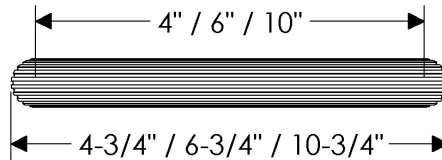

The Flute Collection

Flute Cabinet Pulls

	A (C-to-C)	B (Overall)
CK10064	4"	4 3/4"
CK10066	6"	6 3/4"
CK10060	10"	10 3/4"