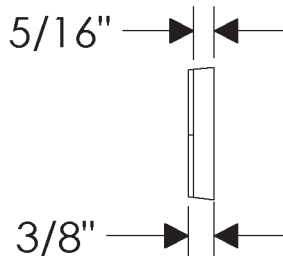

# ROCKY MOUNTAIN®

H A R D W A R E

TT512  
Stonehenge  
2" x 2"