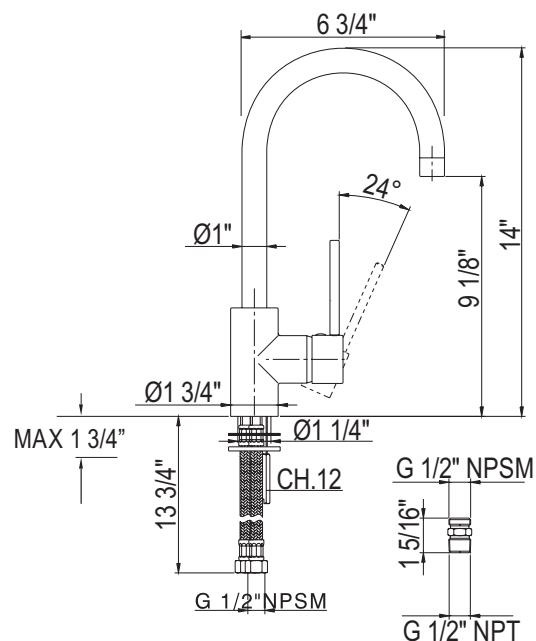

WARRANTY

- Limited Lifetime