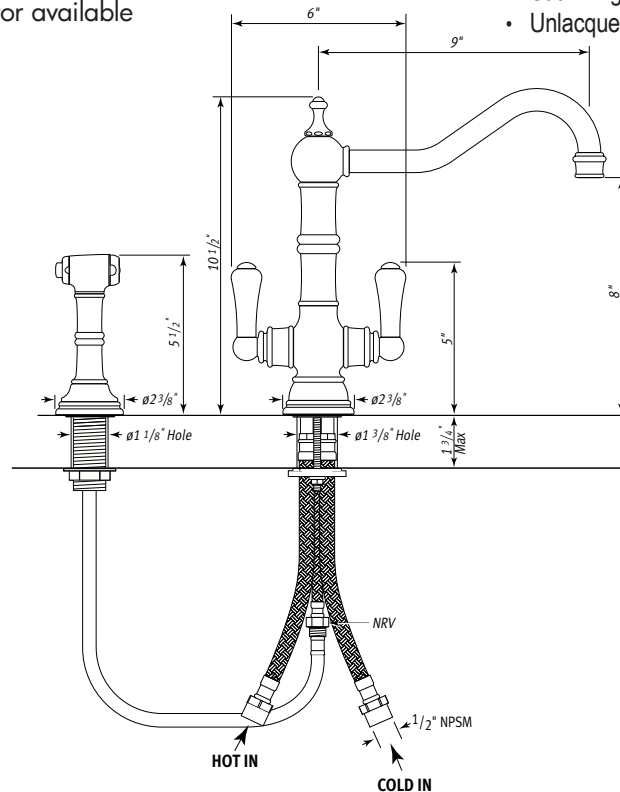

Single Hole Mixer with Sidespray

Perrin & Rowe Kitchen

U.4766*

FEATURES

- Metal levers only
- Made from solid brass
- 1/4-turn ceramic disc valves
- 9" reach swivel spout
- Insulated brass sidespray
- 1 3/4" max. installation depth on deck
- Low flow 1.5 GPM aerator available

* For CA/VT, place a "-2" at end of model number for code compliant product. (Example A3608LMAPC-2)

U.4766 Spare Parts

Where * Indicated Specify Color.