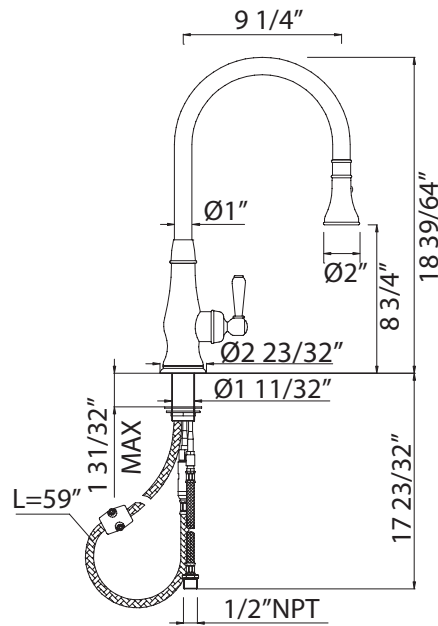

### A3420LM (Metal lever)

#### FEATURES

- Brass construction
- Metal lever only, other levers not available
- CNC machined
- Dual spray with lock in modes
- 2" max installation deck depth
- 1/4-turn ceramic disc control cartridge
- 9 1/4" reach swivel C-spout
- Nylon hose
- 1.8 GPM
- Requires 2 1/2" clearance from backsplash to center of faucet hole