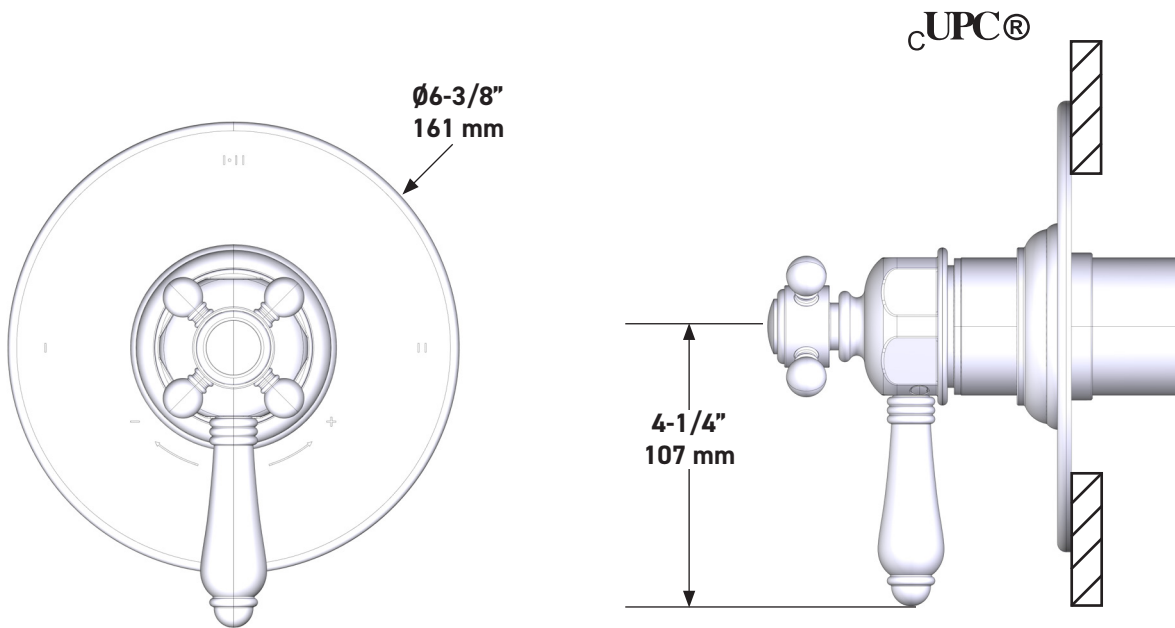

SPECIFICATIONS

DESCRIPTION

- Combines both thermostatic and pressure balance technologies
- “Set it and forget it” temperature control
- Temperature and volume control with diverter
- 2 dedicated functions and 1 shared function
- Rough-in valve sold separately:
 - Order R23 therm & pressure balance rough-in valve
 - 1-1/4" R23 extension kit available, order EXT23KIT114
 - 3/4" R23 extension kit available, order EXT23KIT34

1/2" Therm & Pressure Balance Trim with 3 Functions (Shared)

CORE MODEL: TTD23W1LP

For warranty or additional information, contact:

US Customers

U.S.A.
houseofrohl.com/support
 1-800-777-9762

Canadian Customers