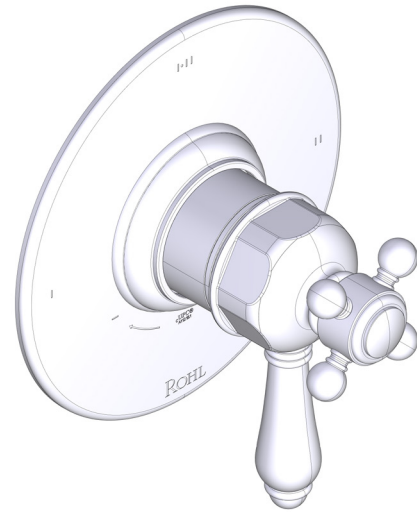

SPECIFICATIONS

DESCRIPTION

- Combines both thermostatic and pressure balance technologies
- “Set it and forget it” temperature control
- Temperature and volume control with diverter
- 2 dedicated functions and 1 shared function
- Rough-in valve sold separately:
 - Order R23 therm & pressure balance rough-in valve
 - 1-1/4" R23 extension kit available, order EXT23KIT114
 - 3/4" R23 extension kit available, order EXT23KIT34

CARTRIDGE

- 0-925 (Included)

STANDARDS

- ASME A112.18.1

WARRANTY

- Most products or parts carry “Limited Warranties” against manufacturing defects. For US customers please visit houseofrohl.com/support and for Canadian customers please visit houseofrohl.ca/support for complete product and finish warranty.

1/2" Therm & Pressure Balance Trim with 3 Functions (Shared)

CORE MODEL: TTD23W1LP

For warranty or additional information, contact:

US Customers

U.S.A.
houseofrohl.com/support
 1-800-777-9762

Canadian Customers

DESCRIPTION

- Combine à la fois les technologies thermostatique et d'équilibrage de la pression
- Contrôle de la température du type préréglage absolu
- Contrôle de la température et du débit avec inverseur
- 2 fonctions distinctes et 1 fonction partagée
- Soupape de plomberie brute vendue séparément :
 - Commander une soupape de plomberie brute thermostatique à équilibrage de pression n° R23