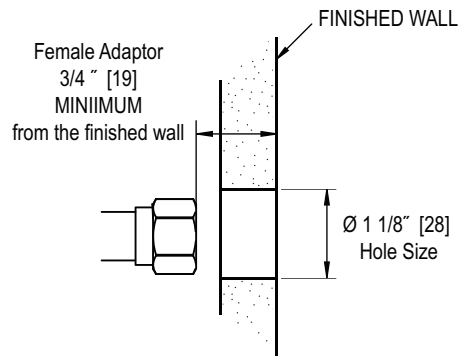

FEATURES:

- Brass construction with choice of 22 finishes

ASSEMBLY INSTRUCTION

4H005

INTEGRAL SUPPLY

4H005

CONTACT US:

If you need assistance with installation, replacement parts or have any questions regarding your Rubinet product, please call a Customer Service representative at: 905-851-6781 toll free 1-800-461-5901 or visit www.rubinet.com

*Recommend using 11mm Hex Key
to prevent thread damage.
(Not supplied)