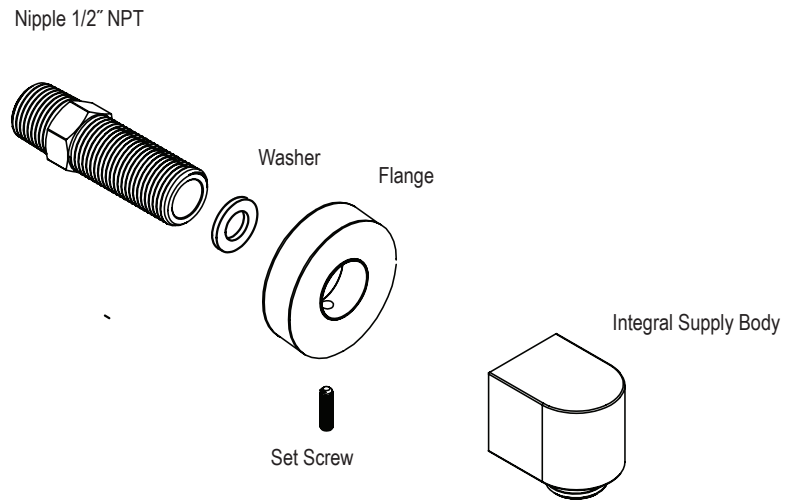

FEATURES:

- Brass construction with choice of 22 finishes

ASSEMBLY INSTRUCTION

4H005

INTEGRAL SUPPLY

4H005

CONTACT US:

If you need assistance with installation, replacement parts or have any questions regarding your Rubinet product, please call a Customer Service representative at: 905-851-6781 toll free 1-800-461-5901 or visit www.rubinet.com

*Recommend using 11mm Hex Key
to prevent thread damage.
(Not supplied)