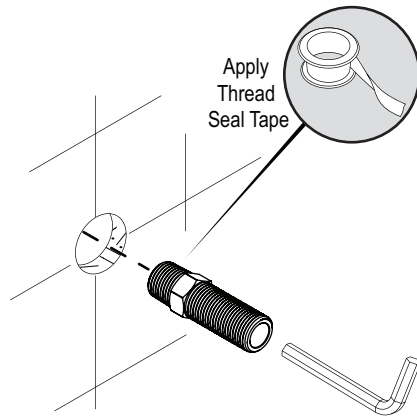

FEATURES:

- Brass construction with choice of 22 finishes

ASSEMBLY INSTRUCTION

4H005

INTEGRAL SUPPLY

4H005

CONTACT US:

If you need assistance with installation, replacement parts or have any questions regarding your Rubinet product, please call a Customer Service representative at: 905-851-6781 toll free 1-800-461-5901 or visit www.rubinet.com

*Recommend using 11mm Hex Key
to prevent thread damage.
(Not supplied)