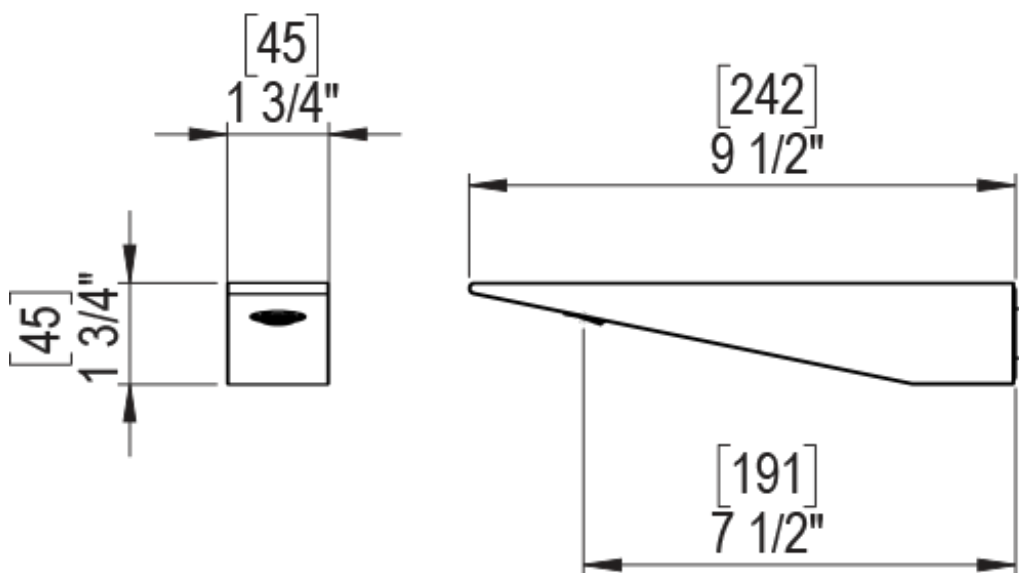

23RSLCHMW Specifications

ADJUSTABLE SLIDE BAR WITH HAND HELD SHOWER ASSEMBLY

WALL MOUNT TUB SPOUT

THREE WAY DIVERTER WITH SHUT-OFFS IN BETWEEN FUNCTIONS

4" SHOWER HEAD WITH WALL MOUNT 16" SHOWER ARM & FLANGE

TEMPERATURE CONTROL VALVE WITH STOPS

INTEGRAL SUPPLY WITH 1/2" NPT X 1/2" NPSM X 3" NIPPLE