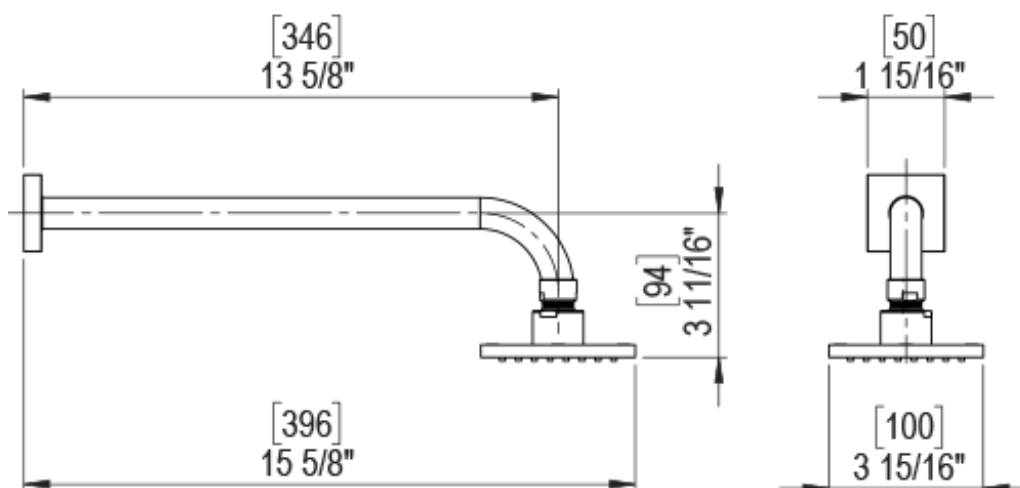

23RSLCHMW Specifications

ADJUSTABLE SLIDE BAR WITH HAND HELD SHOWER ASSEMBLY

WALL MOUNT TUB SPOUT

THREE WAY DIVERTER WITH SHUT-OFFS IN BETWEEN FUNCTIONS

4" SHOWER HEAD WITH WALL MOUNT 16" SHOWER ARM & FLANGE

TEMPERATURE CONTROL VALVE WITH STOPS

INTEGRAL SUPPLY WITH 1/2" NPT X 1/2" NPSM X 3" NIPPLE