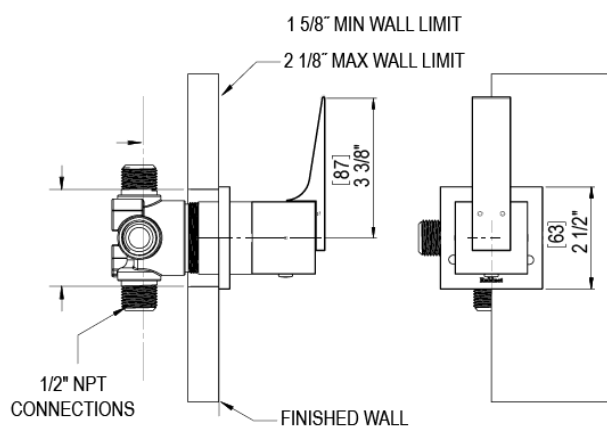

23RSLCHMW Specifications

ADJUSTABLE SLIDE BAR WITH HAND HELD SHOWER ASSEMBLY

WALL MOUNT TUB SPOUT

THREE WAY DIVERTER WITH SHUT-OFFS IN BETWEEN FUNCTIONS

4" SHOWER HEAD WITH WALL MOUNT 16" SHOWER ARM & FLANGE

TEMPERATURE CONTROL VALVE WITH STOPS

INTEGRAL SUPPLY WITH 1/2" NPT X 1/2" NPSM X 3" NIPPLE