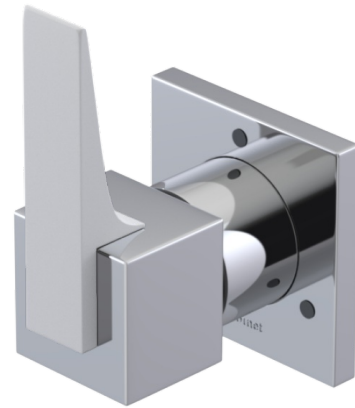

23RSLCHMW Specifications

ADJUSTABLE SLIDE BAR WITH HAND HELD SHOWER ASSEMBLY

WALL MOUNT TUB SPOUT

THREE WAY DIVERTER WITH SHUT-OFFS IN BETWEEN FUNCTIONS

4" SHOWER HEAD WITH WALL MOUNT 16" SHOWER ARM & FLANGE

TEMPERATURE CONTROL VALVE WITH STOPS

INTEGRAL SUPPLY WITH 1/2" NPT X 1/2" NPSM X 3" NIPPLE