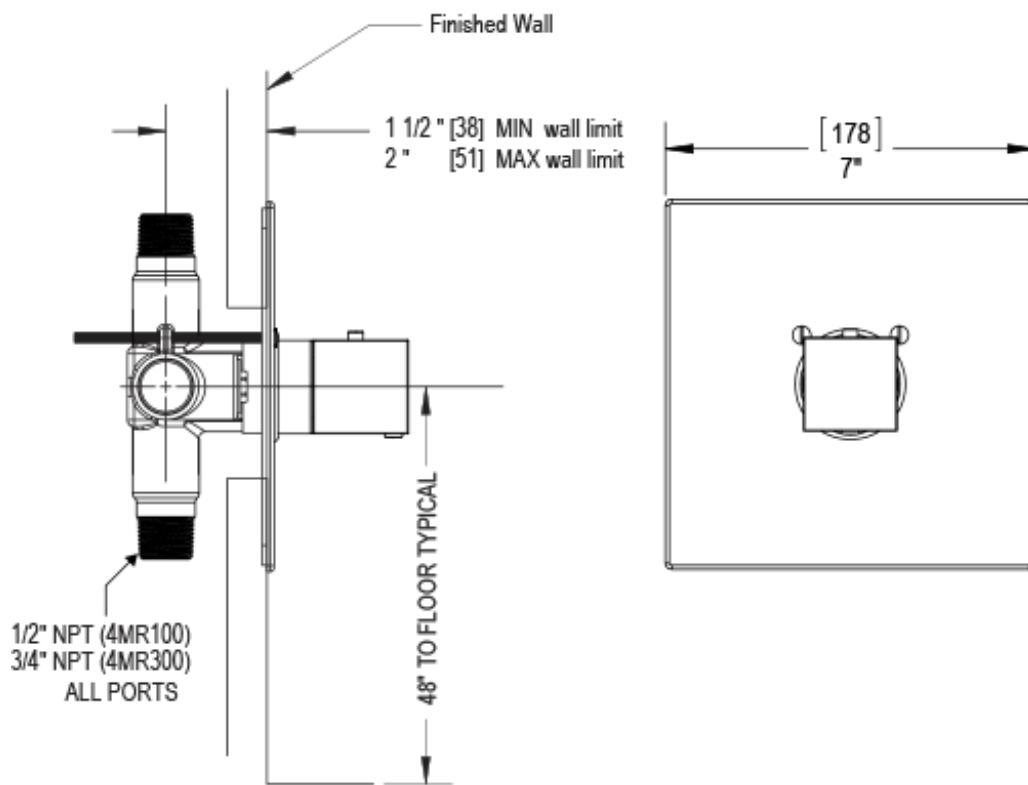

23RSLCHMW Specifications

ADJUSTABLE SLIDE BAR WITH HAND HELD SHOWER ASSEMBLY

WALL MOUNT TUB SPOUT

THREE WAY DIVERTER WITH SHUT-OFFS IN BETWEEN FUNCTIONS

4" SHOWER HEAD WITH WALL MOUNT 16" SHOWER ARM & FLANGE

TEMPERATURE CONTROL VALVE WITH STOPS

INTEGRAL SUPPLY WITH 1/2" NPT X 1/2" NPSM X 3" NIPPLE