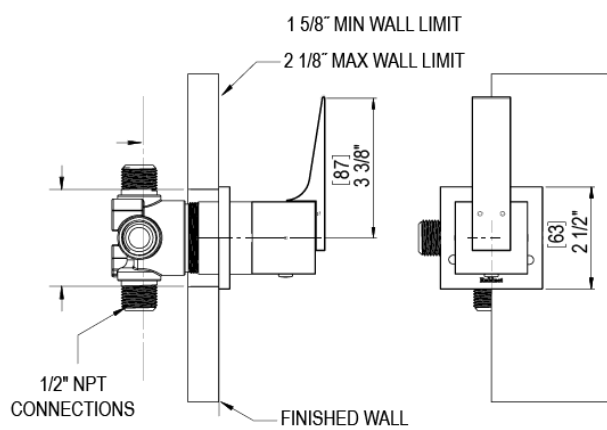

# 23RSLCHPH Specifications

ADJUSTABLE SLIDE BAR WITH HAND HELD SHOWER ASSEMBLY

WALL MOUNT TUB SPOUT

THREE WAY DIVERTER WITH SHUT-OFFS IN BETWEEN FUNCTIONS

4" SHOWER HEAD WITH WALL MOUNT 16" SHOWER ARM & FLANGE

TEMPERATURE CONTROL VALVE WITH STOPS

INTEGRAL SUPPLY WITH 1/2" NPT X 1/2" NPSM X 3" NIPPLE