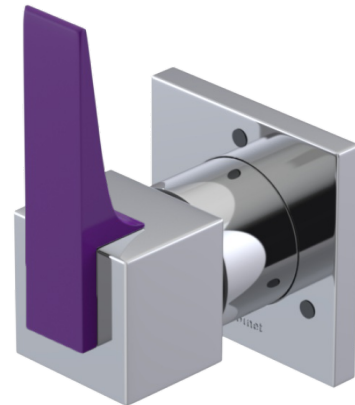

# 23RSLCHPH Specifications

ADJUSTABLE SLIDE BAR WITH HAND HELD SHOWER ASSEMBLY

WALL MOUNT TUB SPOUT

THREE WAY DIVERTER WITH SHUT-OFFS IN BETWEEN FUNCTIONS

4" SHOWER HEAD WITH WALL MOUNT 16" SHOWER ARM & FLANGE

TEMPERATURE CONTROL VALVE WITH STOPS

INTEGRAL SUPPLY WITH 1/2" NPT X 1/2" NPSM X 3" NIPPLE