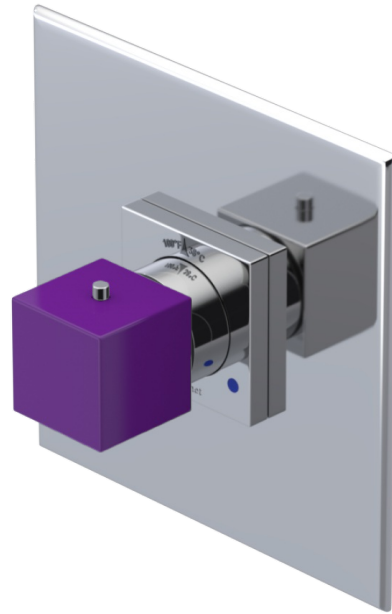

# 23RSLCHPH Specifications

ADJUSTABLE SLIDE BAR WITH HAND HELD SHOWER ASSEMBLY

WALL MOUNT TUB SPOUT

THREE WAY DIVERTER WITH SHUT-OFFS IN BETWEEN FUNCTIONS

4" SHOWER HEAD WITH WALL MOUNT 16" SHOWER ARM & FLANGE

TEMPERATURE CONTROL VALVE WITH STOPS

INTEGRAL SUPPLY WITH 1/2" NPT X 1/2" NPSM X 3" NIPPLE