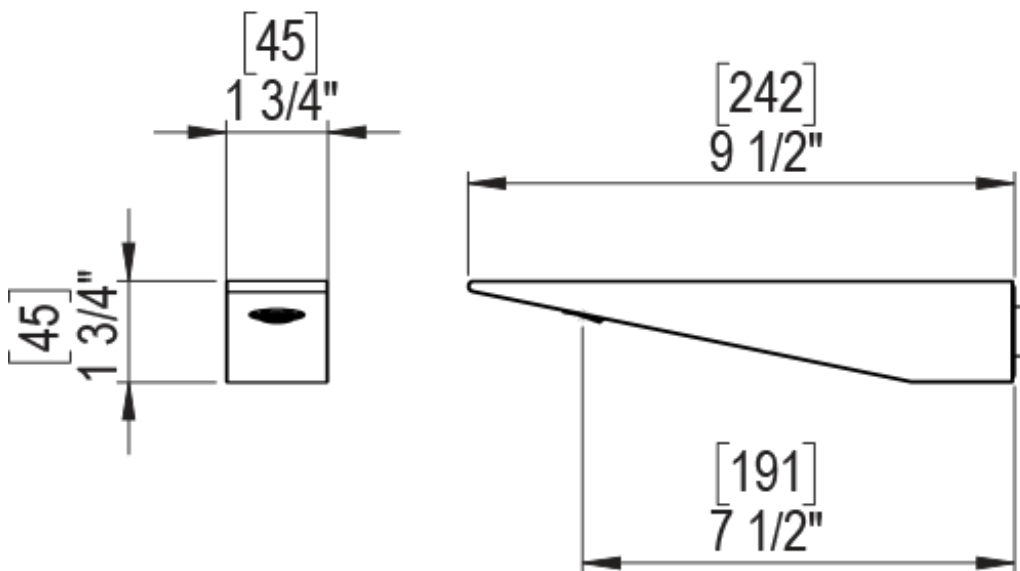

# 23RSLCHPH Specifications

ADJUSTABLE SLIDE BAR WITH HAND HELD SHOWER ASSEMBLY

WALL MOUNT TUB SPOUT

THREE WAY DIVERTER WITH SHUT-OFFS IN BETWEEN FUNCTIONS

4" SHOWER HEAD WITH WALL MOUNT 16" SHOWER ARM & FLANGE

TEMPERATURE CONTROL VALVE WITH STOPS

INTEGRAL SUPPLY WITH 1/2" NPT X 1/2" NPSM X 3" NIPPLE