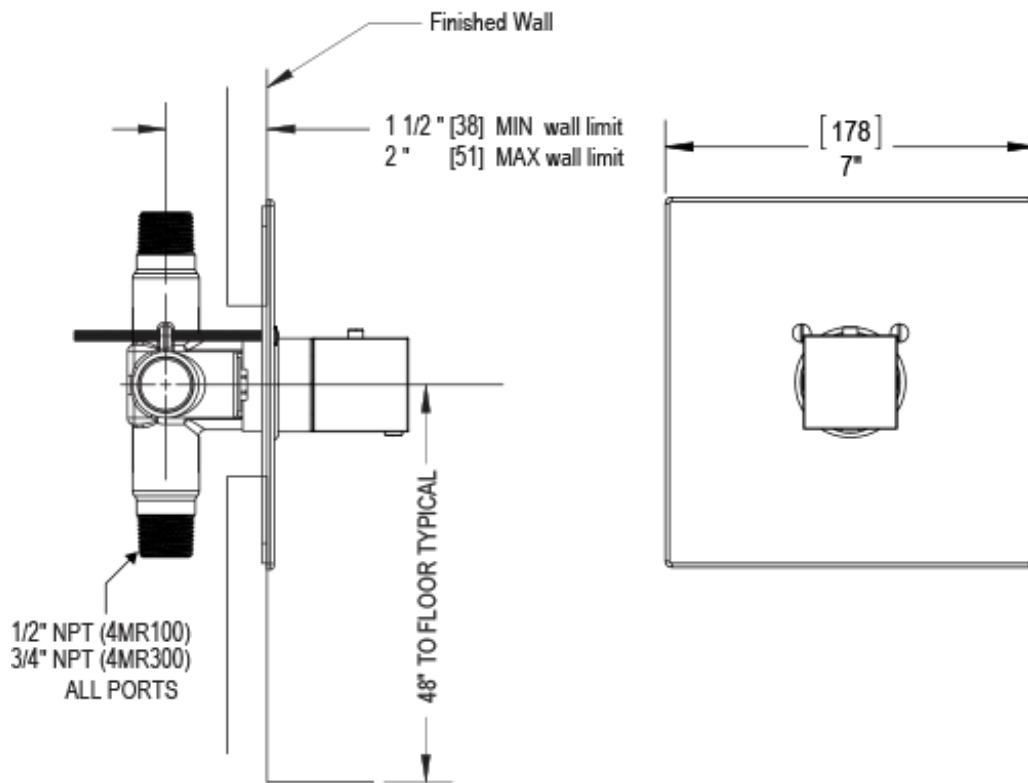

# 23RSLCHPH Specifications

ADJUSTABLE SLIDE BAR WITH HAND HELD SHOWER ASSEMBLY

WALL MOUNT TUB SPOUT

THREE WAY DIVERTER WITH SHUT-OFFS IN BETWEEN FUNCTIONS

4" SHOWER HEAD WITH WALL MOUNT 16" SHOWER ARM & FLANGE

TEMPERATURE CONTROL VALVE WITH STOPS

INTEGRAL SUPPLY WITH 1/2" NPT X 1/2" NPSM X 3" NIPPLE