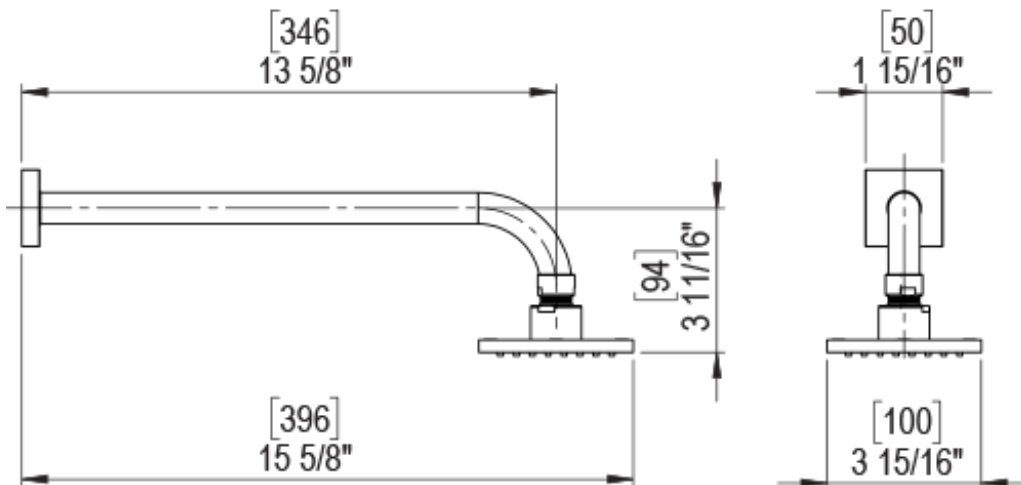

# 23RSLCHPH Specifications

ADJUSTABLE SLIDE BAR WITH HAND HELD SHOWER ASSEMBLY

WALL MOUNT TUB SPOUT

THREE WAY DIVERTER WITH SHUT-OFFS IN BETWEEN FUNCTIONS

4" SHOWER HEAD WITH WALL MOUNT 16" SHOWER ARM & FLANGE

TEMPERATURE CONTROL VALVE WITH STOPS

INTEGRAL SUPPLY WITH 1/2" NPT X 1/2" NPSM X 3" NIPPLE