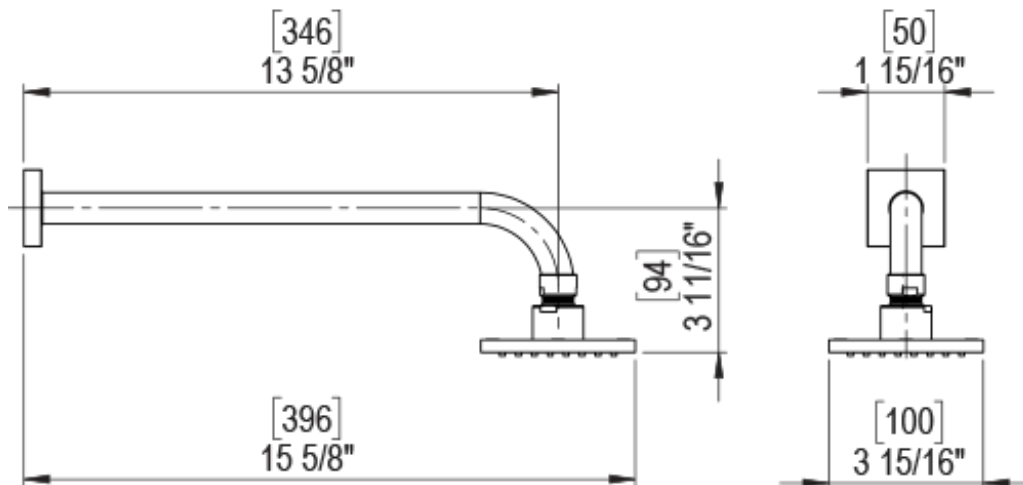

23RSLCHTB Specifications

ADJUSTABLE SLIDE BAR WITH HAND HELD SHOWER ASSEMBLY

WALL MOUNT TUB SPOUT

THREE WAY DIVERTER WITH SHUT-OFFS IN BETWEEN FUNCTIONS

4" SHOWER HEAD WITH WALL MOUNT 16" SHOWER ARM & FLANGE

TEMPERATURE CONTROL VALVE WITH STOPS

INTEGRAL SUPPLY WITH 1/2" NPT X 1/2" NPSM X 3" NIPPLE