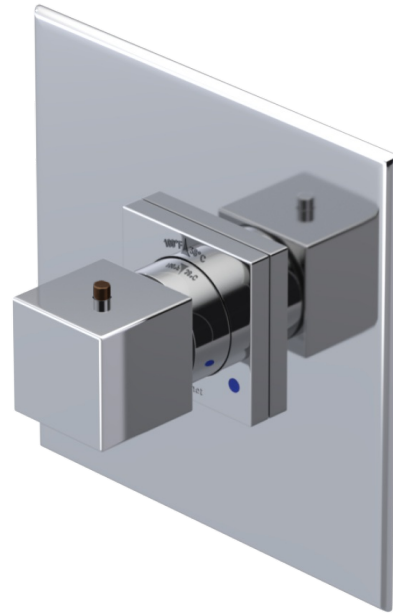

23RSLCHTB Specifications

ADJUSTABLE SLIDE BAR WITH HAND HELD SHOWER ASSEMBLY

WALL MOUNT TUB SPOUT

THREE WAY DIVERTER WITH SHUT-OFFS IN BETWEEN FUNCTIONS

4" SHOWER HEAD WITH WALL MOUNT 16" SHOWER ARM & FLANGE

TEMPERATURE CONTROL VALVE WITH STOPS

INTEGRAL SUPPLY WITH 1/2" NPT X 1/2" NPSM X 3" NIPPLE