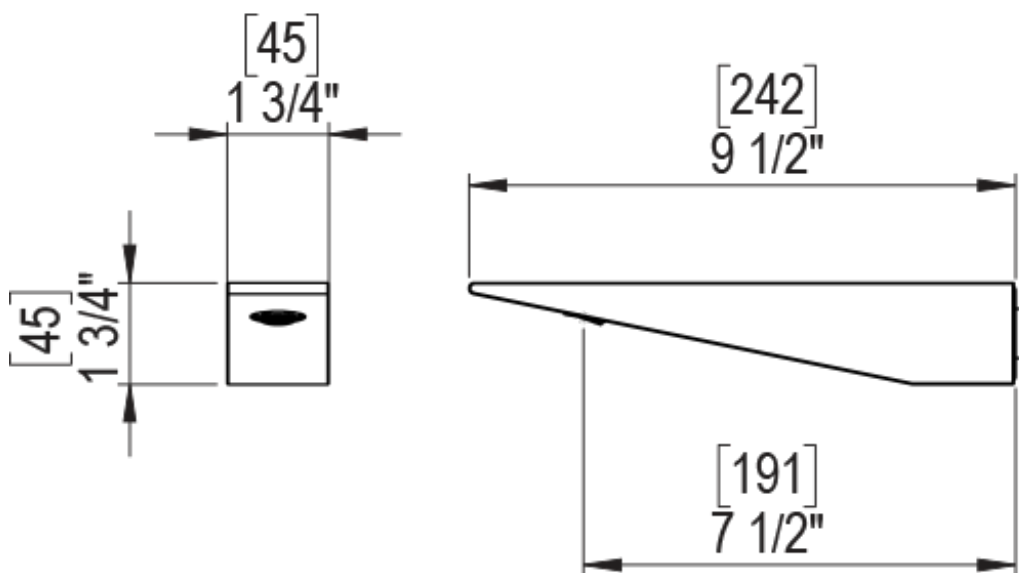

23RSLCHTB Specifications

ADJUSTABLE SLIDE BAR WITH HAND HELD SHOWER ASSEMBLY

WALL MOUNT TUB SPOUT

THREE WAY DIVERTER WITH SHUT-OFFS IN BETWEEN FUNCTIONS

4" SHOWER HEAD WITH WALL MOUNT 16" SHOWER ARM & FLANGE

TEMPERATURE CONTROL VALVE WITH STOPS

INTEGRAL SUPPLY WITH 1/2" NPT X 1/2" NPSM X 3" NIPPLE