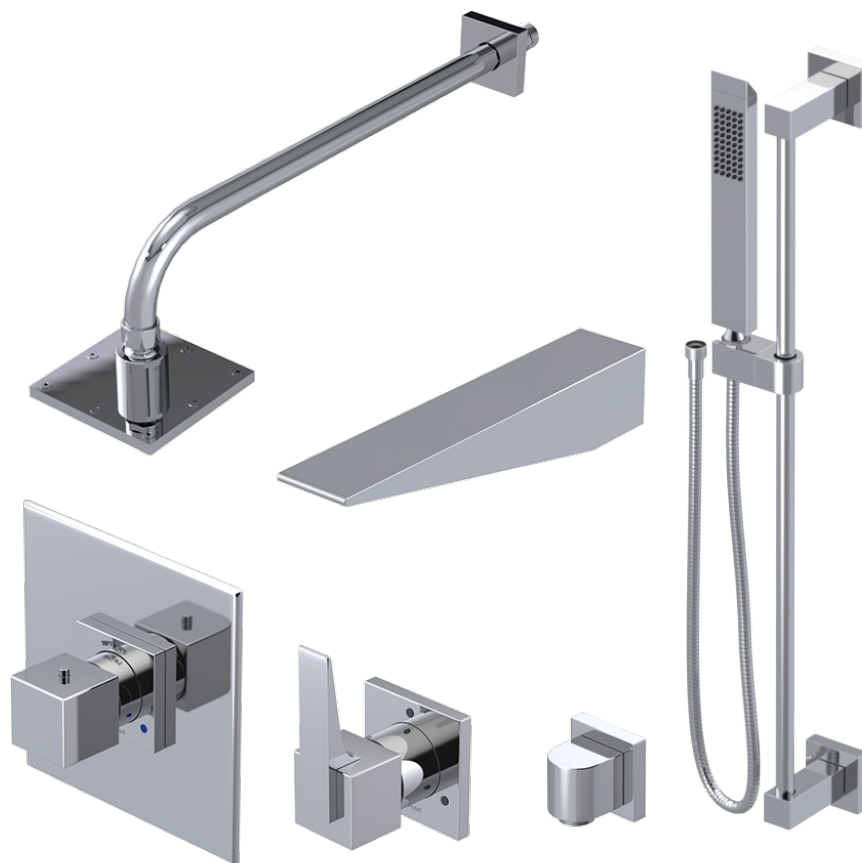

23RSLCHTB Specifications

ADJUSTABLE SLIDE BAR WITH HAND HELD SHOWER ASSEMBLY

WALL MOUNT TUB SPOUT

THREE WAY DIVERTER WITH SHUT-OFFS IN BETWEEN FUNCTIONS

4" SHOWER HEAD WITH WALL MOUNT 16" SHOWER ARM & FLANGE

TEMPERATURE CONTROL VALVE WITH STOPS

INTEGRAL SUPPLY WITH 1/2" NPT X 1/2" NPSM X 3" NIPPLE