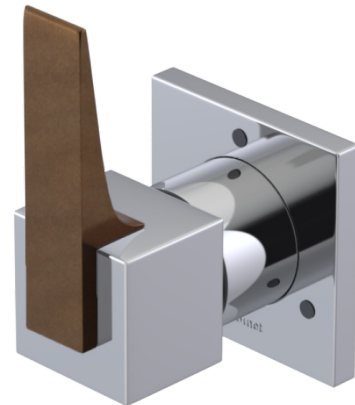

23RSLCHTB Specifications

ADJUSTABLE SLIDE BAR WITH HAND HELD SHOWER ASSEMBLY

WALL MOUNT TUB SPOUT

THREE WAY DIVERTER WITH SHUT-OFFS IN BETWEEN FUNCTIONS

4" SHOWER HEAD WITH WALL MOUNT 16" SHOWER ARM & FLANGE

TEMPERATURE CONTROL VALVE WITH STOPS

INTEGRAL SUPPLY WITH 1/2" NPT X 1/2" NPSM X 3" NIPPLE