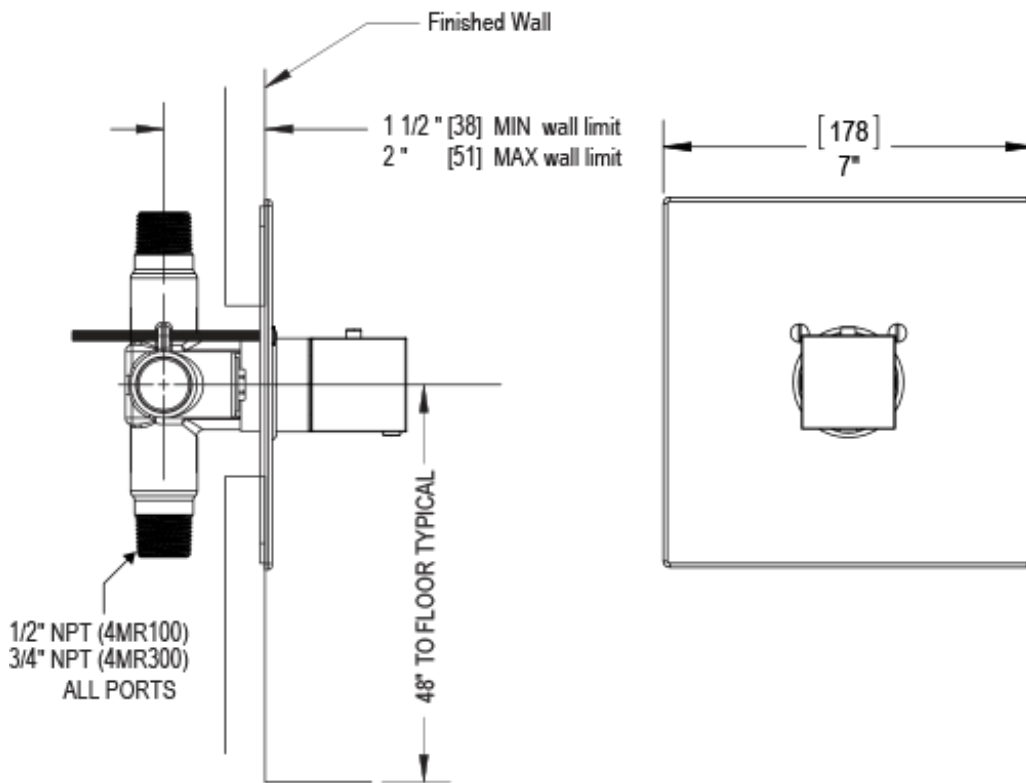

23RSLCHTB Specifications

ADJUSTABLE SLIDE BAR WITH HAND HELD SHOWER ASSEMBLY

WALL MOUNT TUB SPOUT

THREE WAY DIVERTER WITH SHUT-OFFS IN BETWEEN FUNCTIONS

4" SHOWER HEAD WITH WALL MOUNT 16" SHOWER ARM & FLANGE

TEMPERATURE CONTROL VALVE WITH STOPS

INTEGRAL SUPPLY WITH 1/2" NPT X 1/2" NPSM X 3" NIPPLE