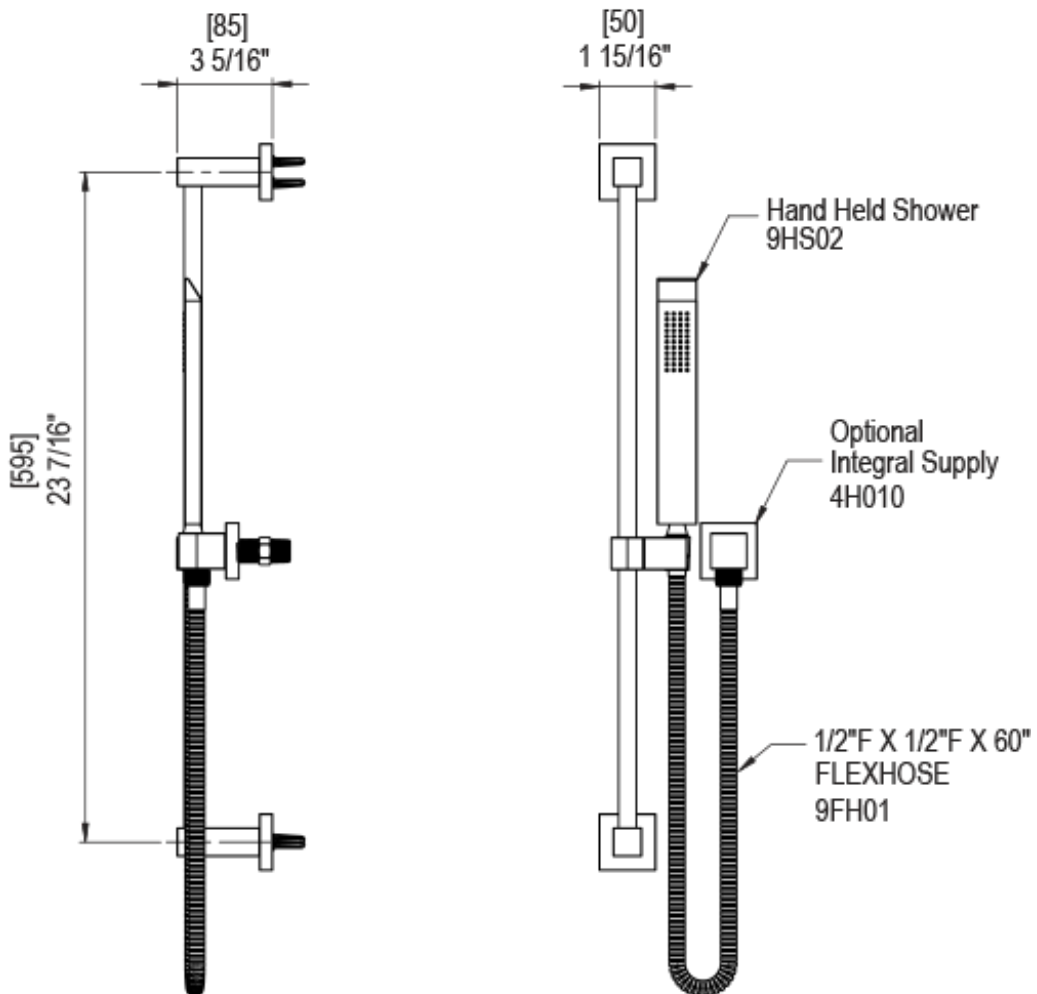

23RSLCHTB Specifications

ADJUSTABLE SLIDE BAR WITH HAND HELD SHOWER ASSEMBLY

WALL MOUNT TUB SPOUT

THREE WAY DIVERTER WITH SHUT-OFFS IN BETWEEN FUNCTIONS

4" SHOWER HEAD WITH WALL MOUNT 16" SHOWER ARM & FLANGE

TEMPERATURE CONTROL VALVE WITH STOPS

INTEGRAL SUPPLY WITH 1/2" NPT X 1/2" NPSM X 3" NIPPLE