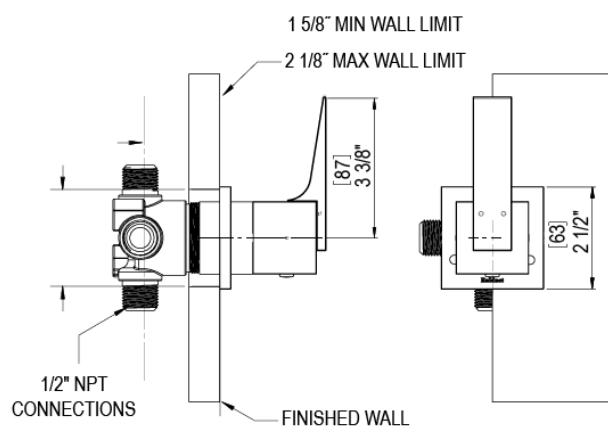

23RSLCHTB Specifications

ADJUSTABLE SLIDE BAR WITH HAND HELD SHOWER ASSEMBLY

WALL MOUNT TUB SPOUT

THREE WAY DIVERTER WITH SHUT-OFFS IN BETWEEN FUNCTIONS

4" SHOWER HEAD WITH WALL MOUNT 16" SHOWER ARM & FLANGE

TEMPERATURE CONTROL VALVE WITH STOPS

INTEGRAL SUPPLY WITH 1/2" NPT X 1/2" NPSM X 3" NIPPLE